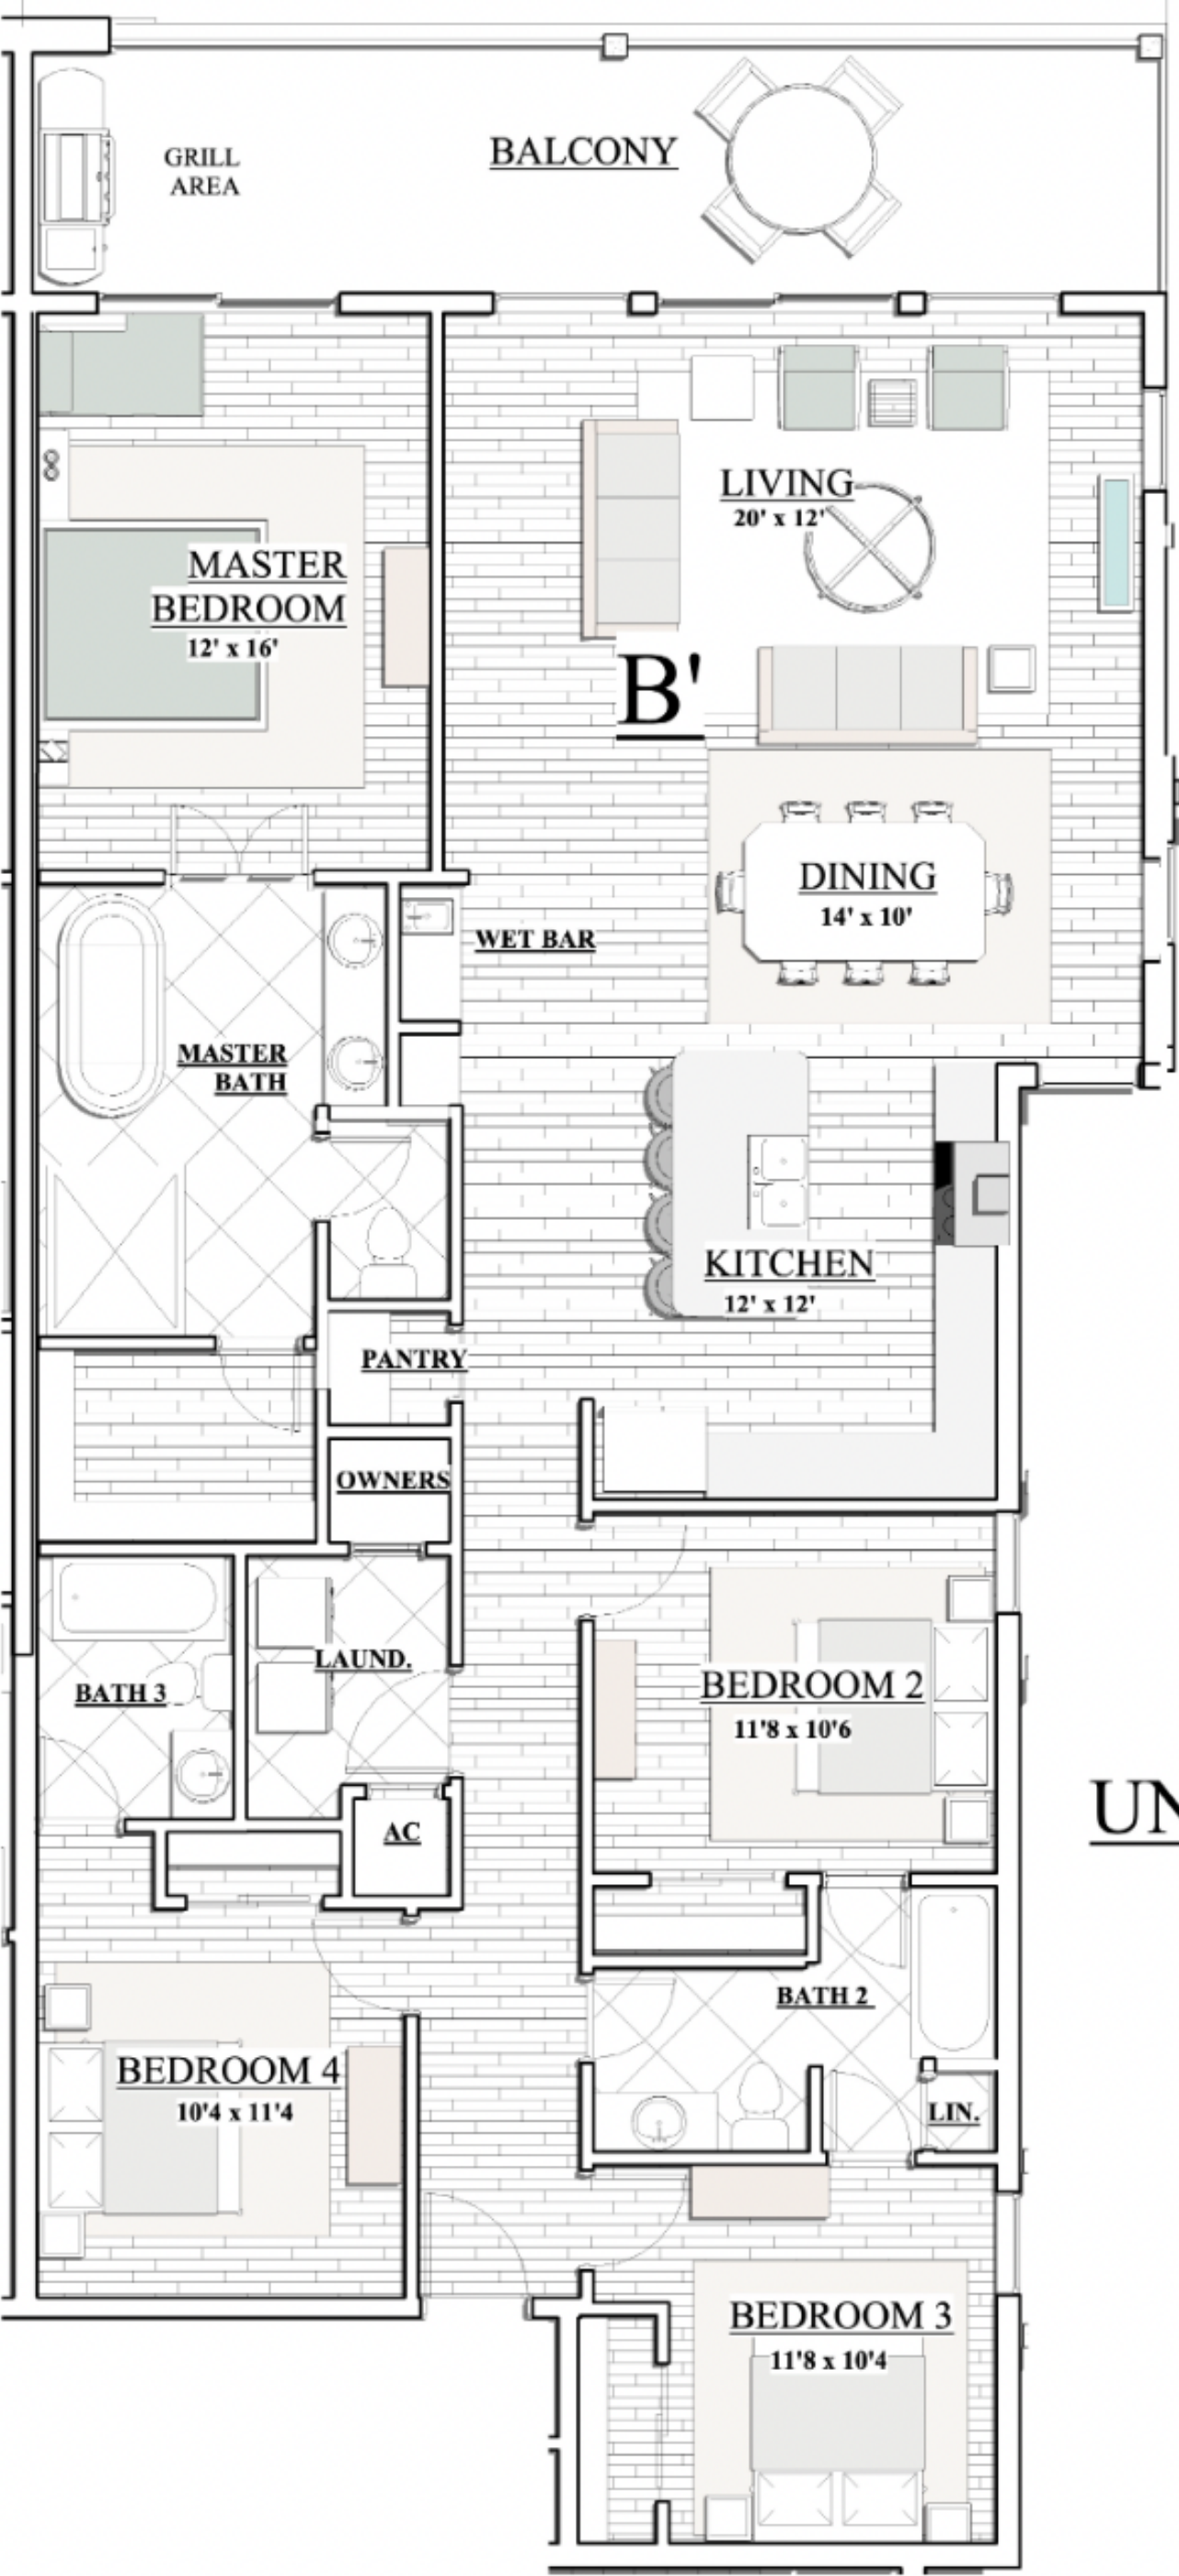

BUILDING B

UNIT K FLOOR PLAN

3 BEDROOM
3 BATH 1540 SF

BUILDING B

UNIT B FLOOR PLAN

4 BEDROOM
3 BATH 1775 SF

UNIT B' FLOOR PLAN

4 BEDROOM
3 BATH 1775 SF

BLDG.B