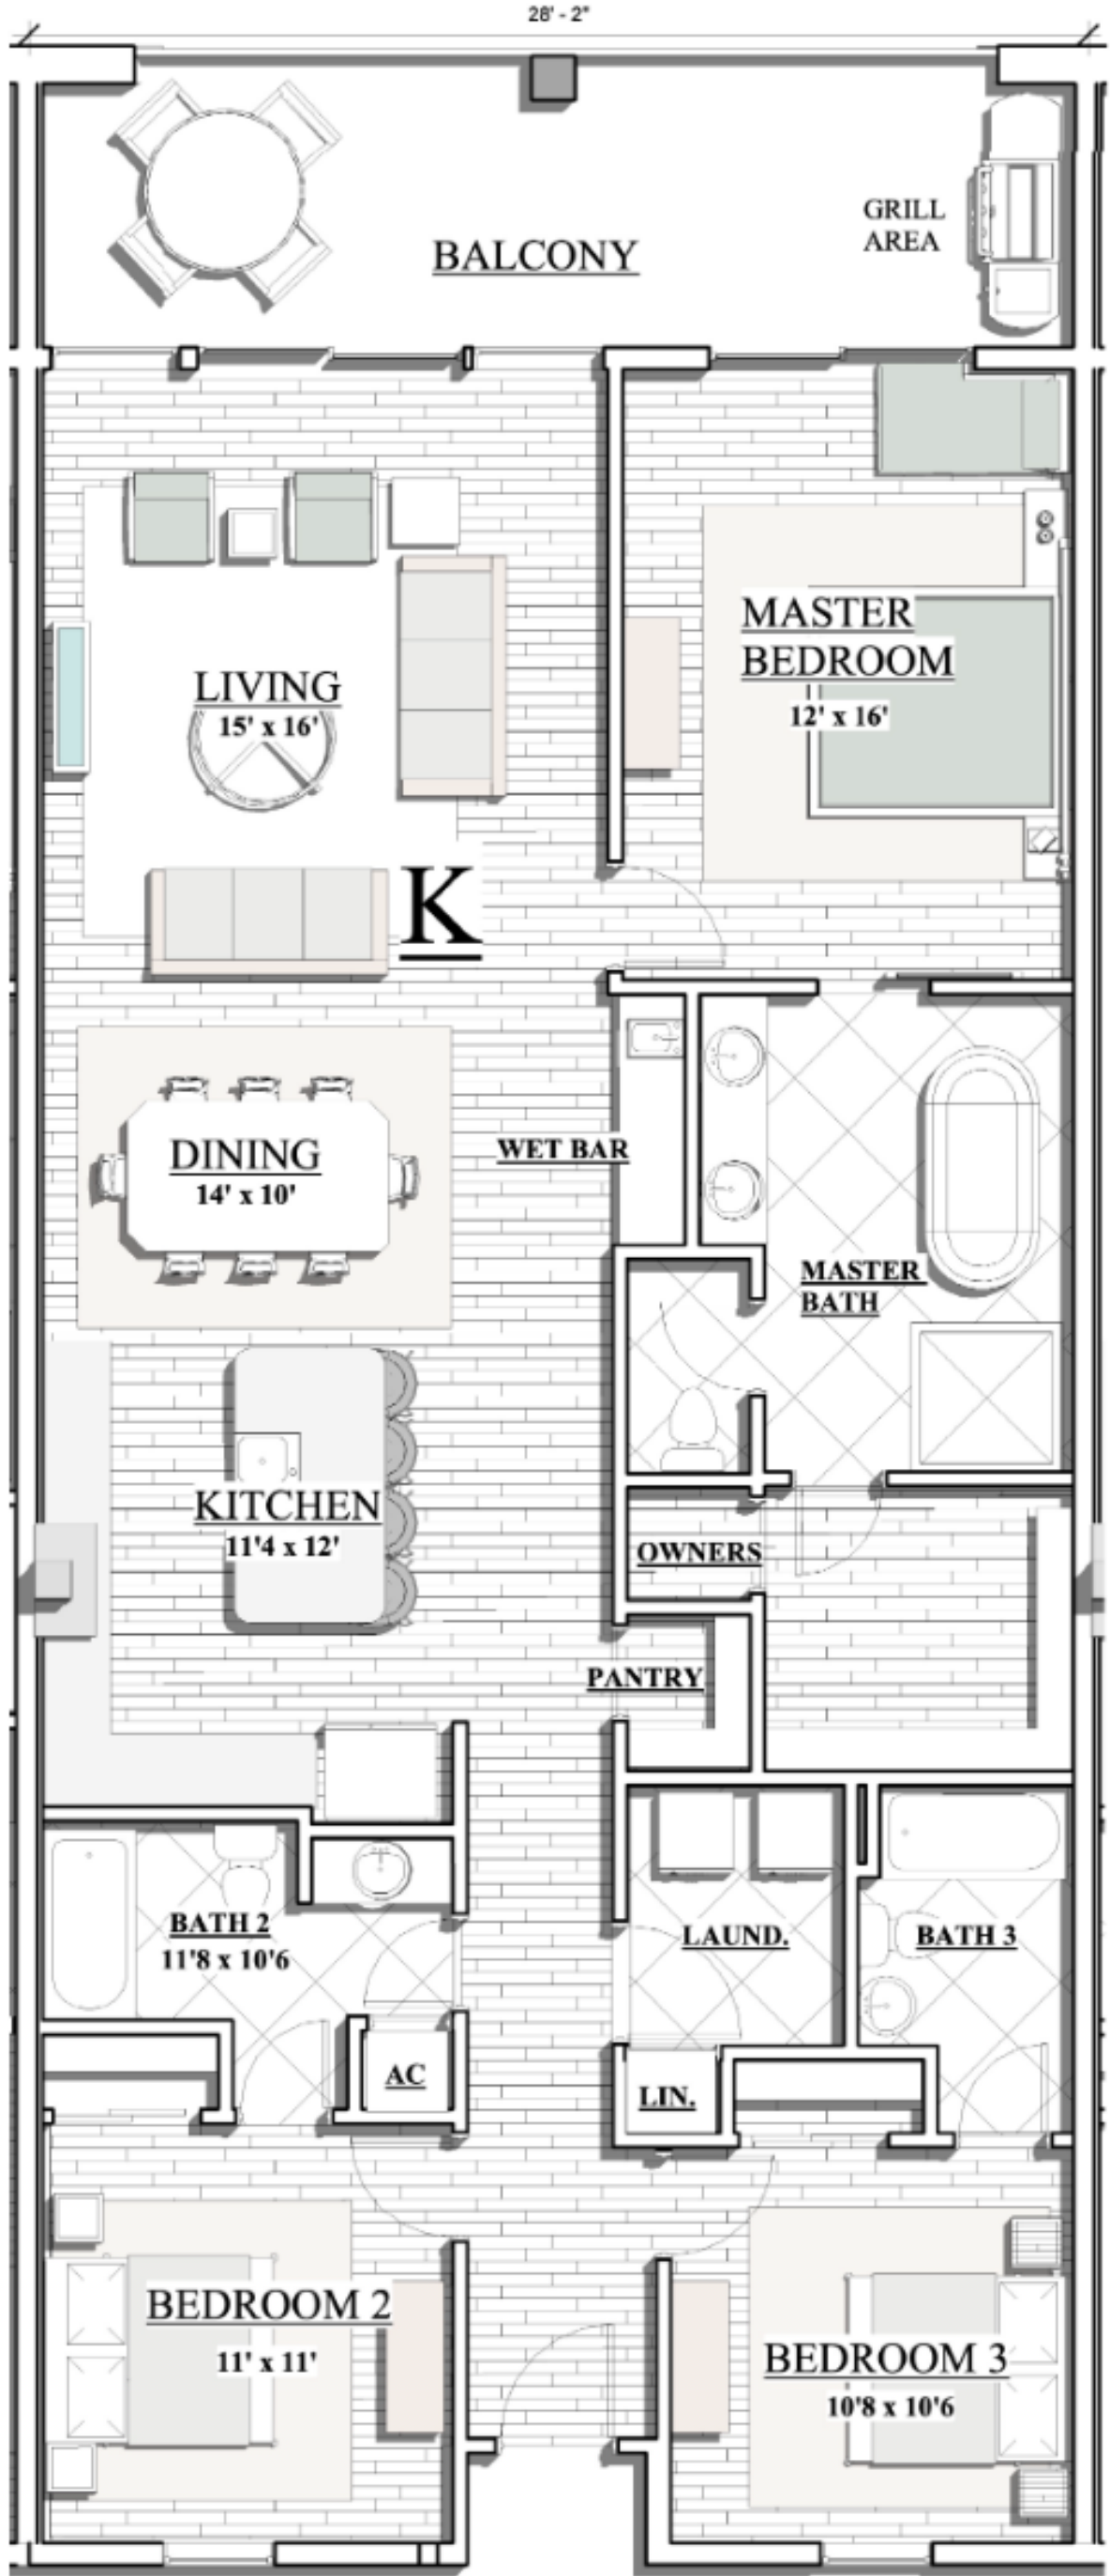

BUILDING B

UNIT K FLOOR PLAN

3 BEDROOM
3 BATH 1540 SF

BUILDING B

UNIT B FLOOR PLAN

4 BEDROOM
3 BATH 1775 SF

UNIT B' FLOOR PLAN

4 BEDROOM
3 BATH 1775 SF

BLDG.B