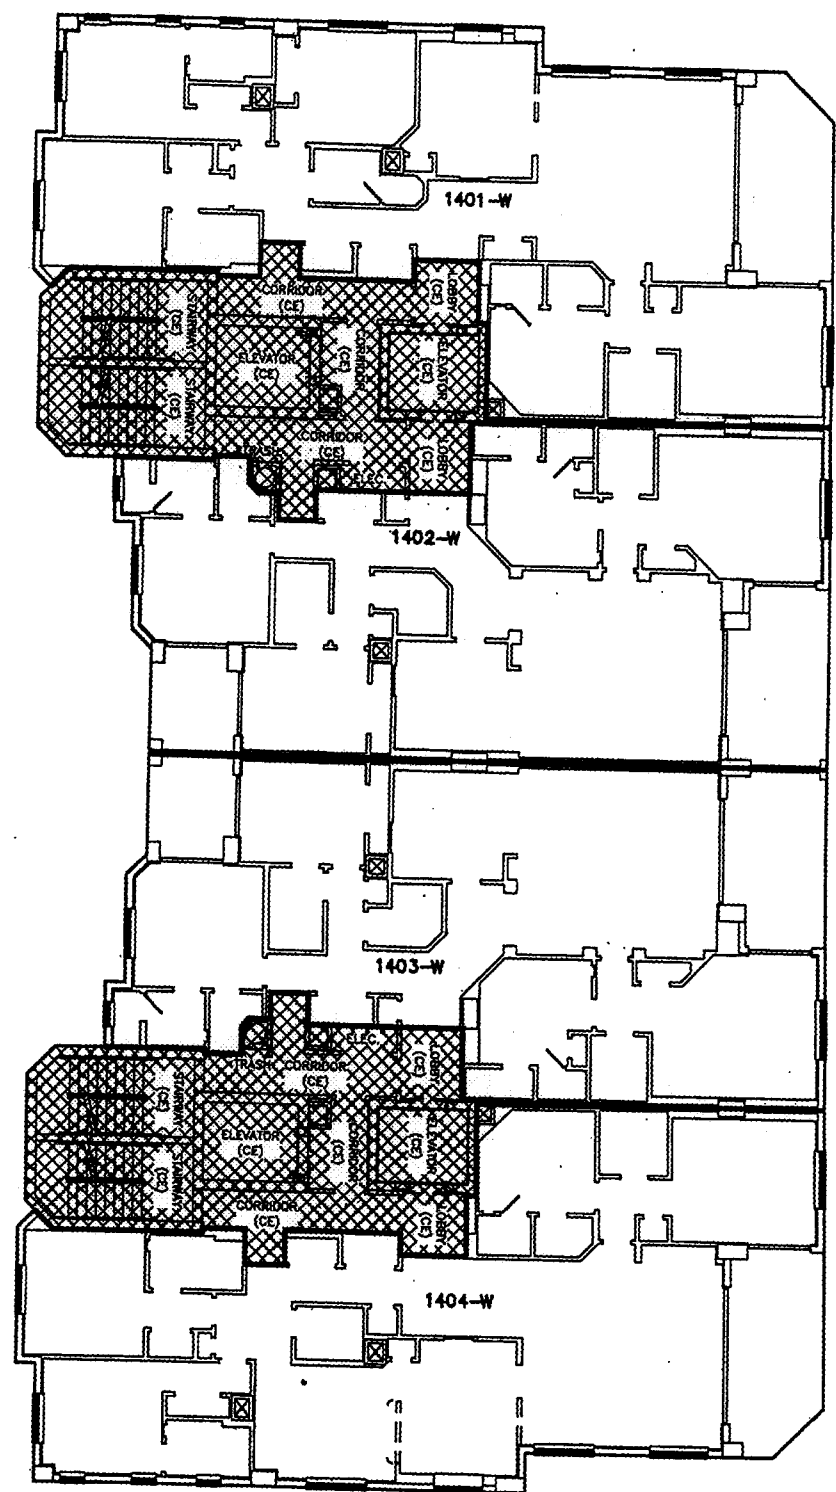

GRAPHIC SCALE

Indigo, A Condominium
BUILDING 2 - FLOOR 14

CKCG Project# 201910
Date: 10-31-02 Scale= GRAPHIC
Revised: 07-21-04 Sheet 40 of 50

Carlankillam Consulting Group, Inc.
a division of Hatch Mott MacDonald Group, Inc.
Architects Engineers Surveyors
AAC000035 EB0000155 LB00006783
5111 N. 12TH AVENUE
P.O. BOX 2518 PENSACOLA, FL. 32513-2518