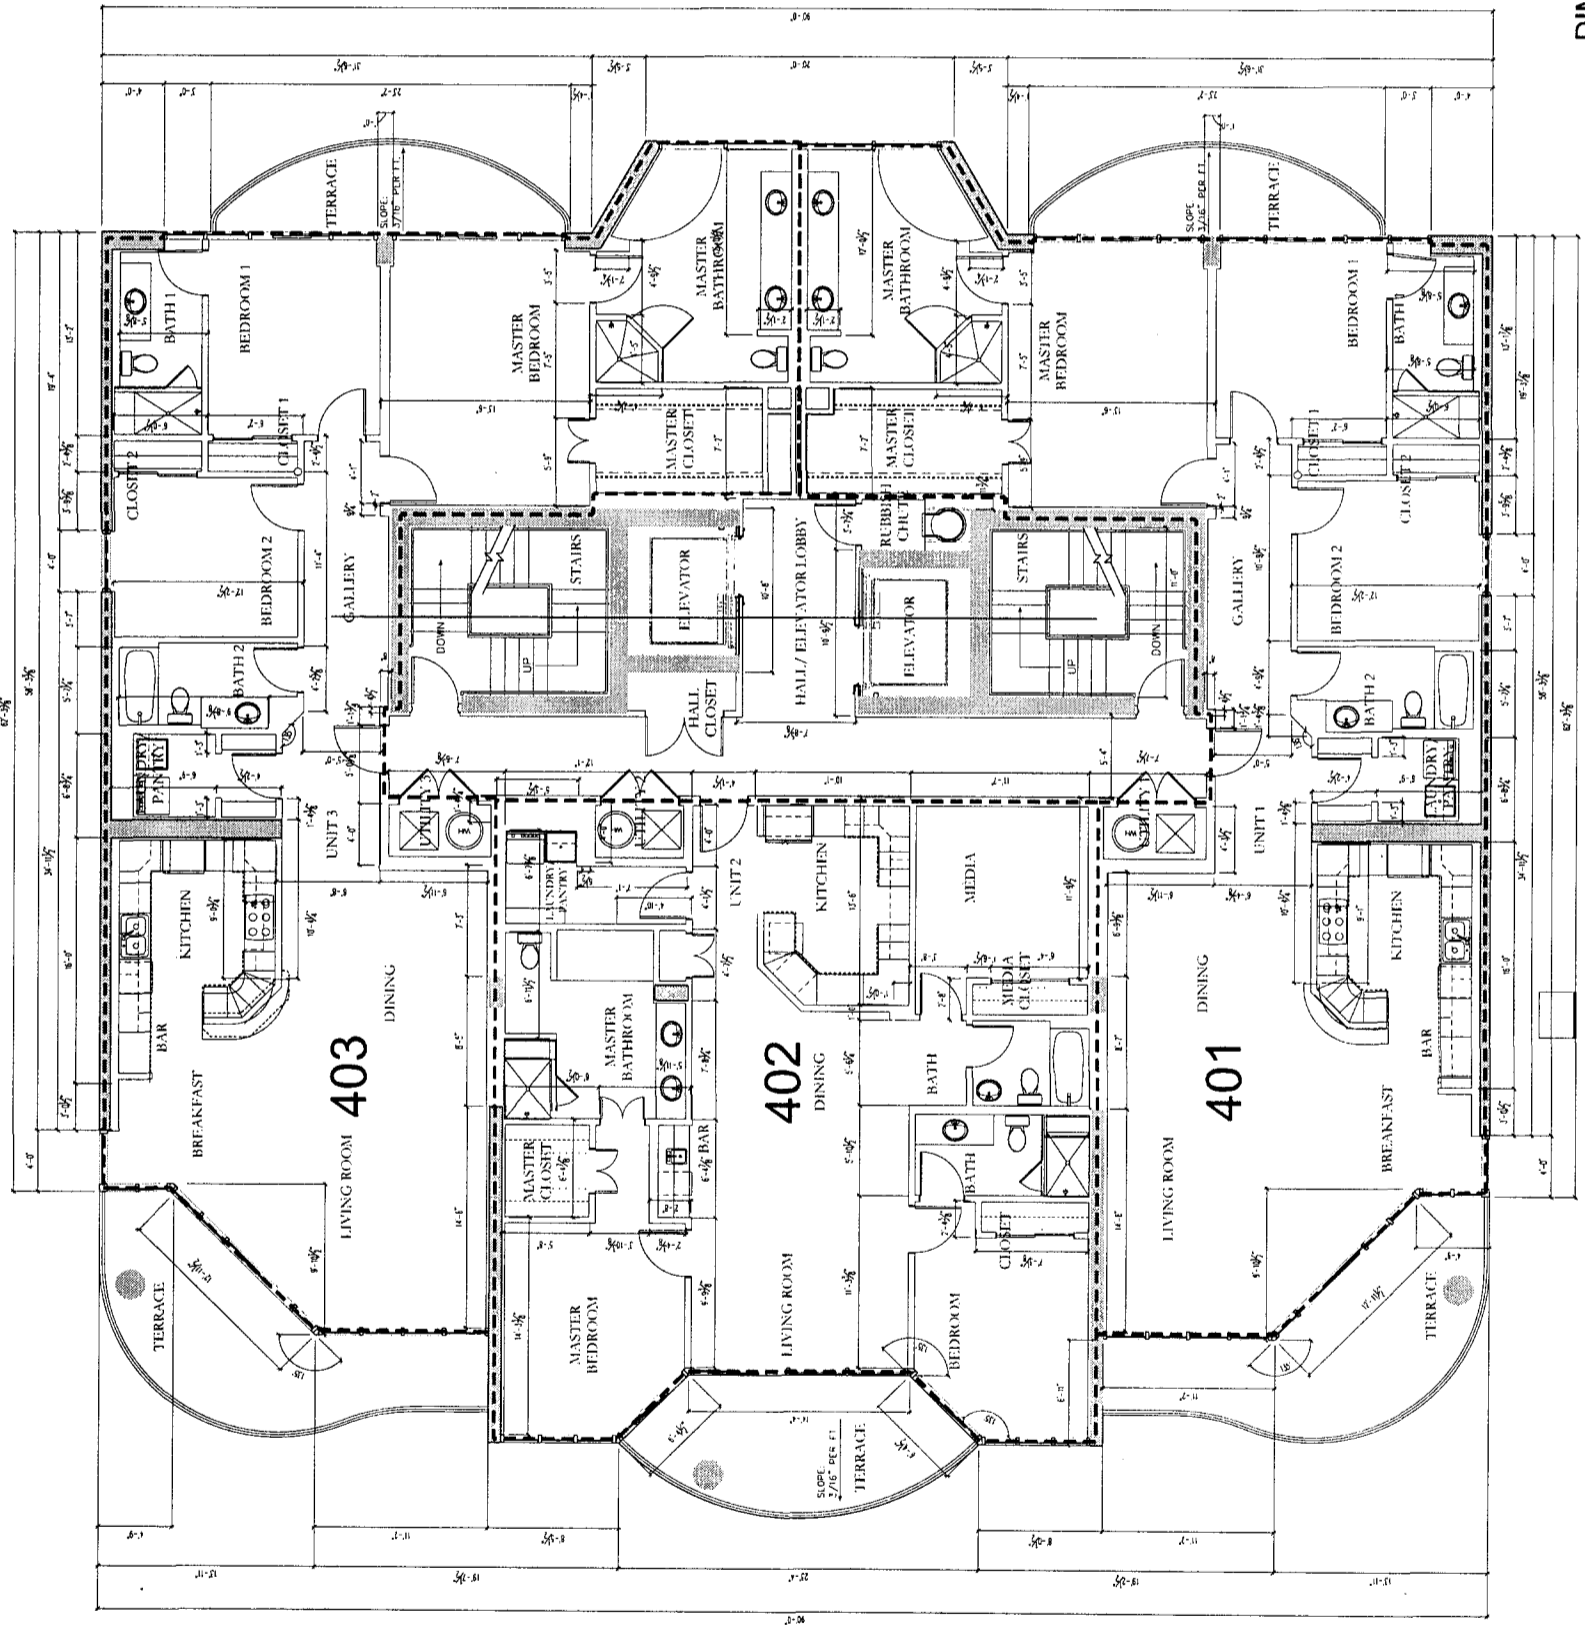

Apt Bk 25 Pg 67

BEL SOLE
1920 west beach boulevard
gulf shores, alabama 36542

205 980-6200
251 980-6200
07.02.06
04.008

CONSTRUCTION SET
Dimensioned
Levels 2-15,17 Floor Plan

A2.12

1 DIMENSIONED
LEVEL 4 FLOOR PLAN
SCALE: 3/16"=1'-0"