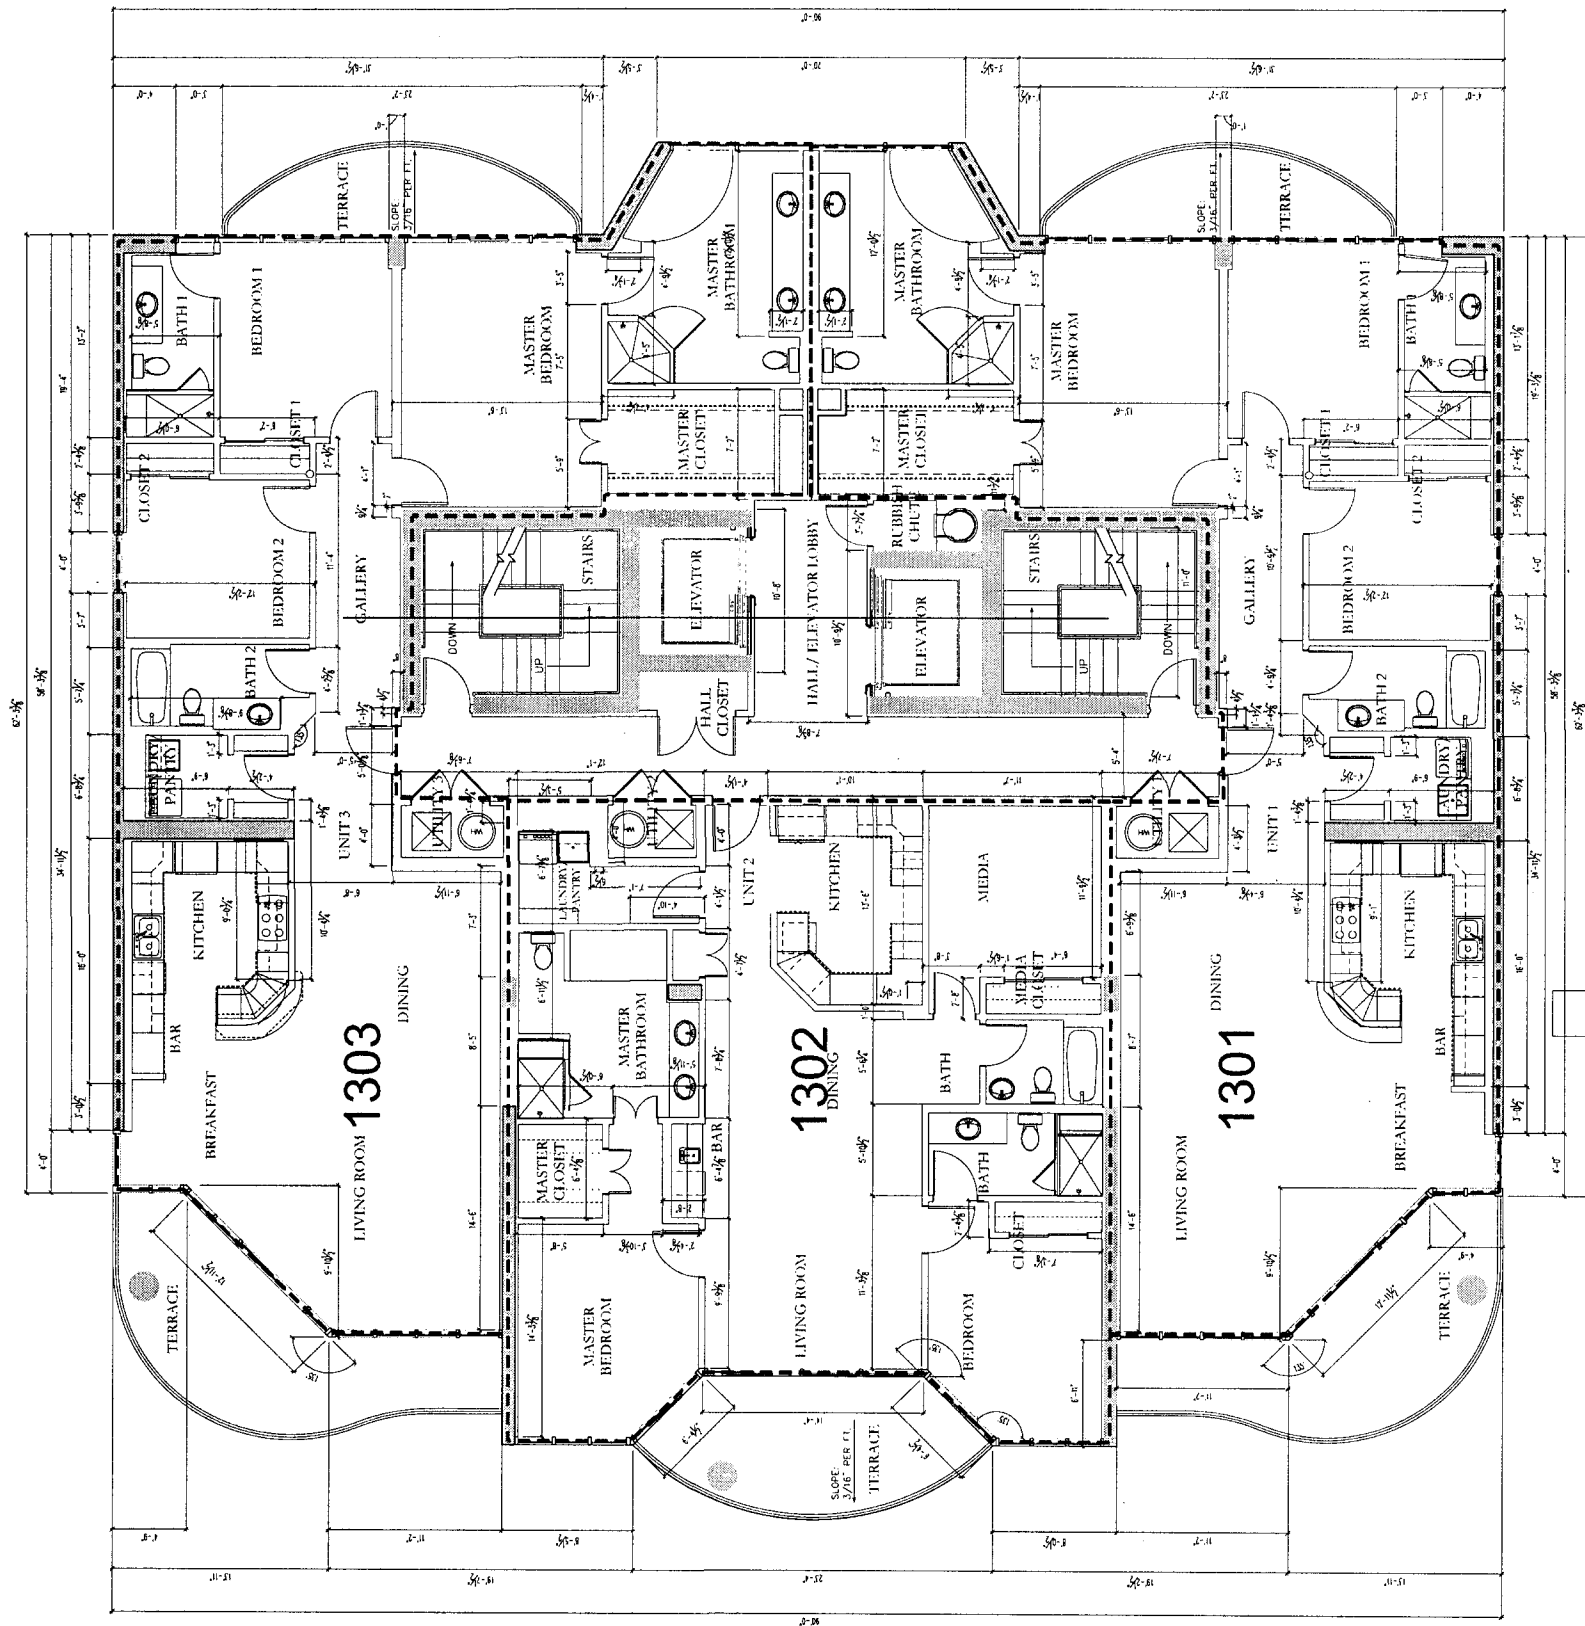

Apt Bk 25 pg 76

1 DIMENSIONED
LEVEL 13 FLOOR PLAN
SCALE: 3/8"=1'-0"