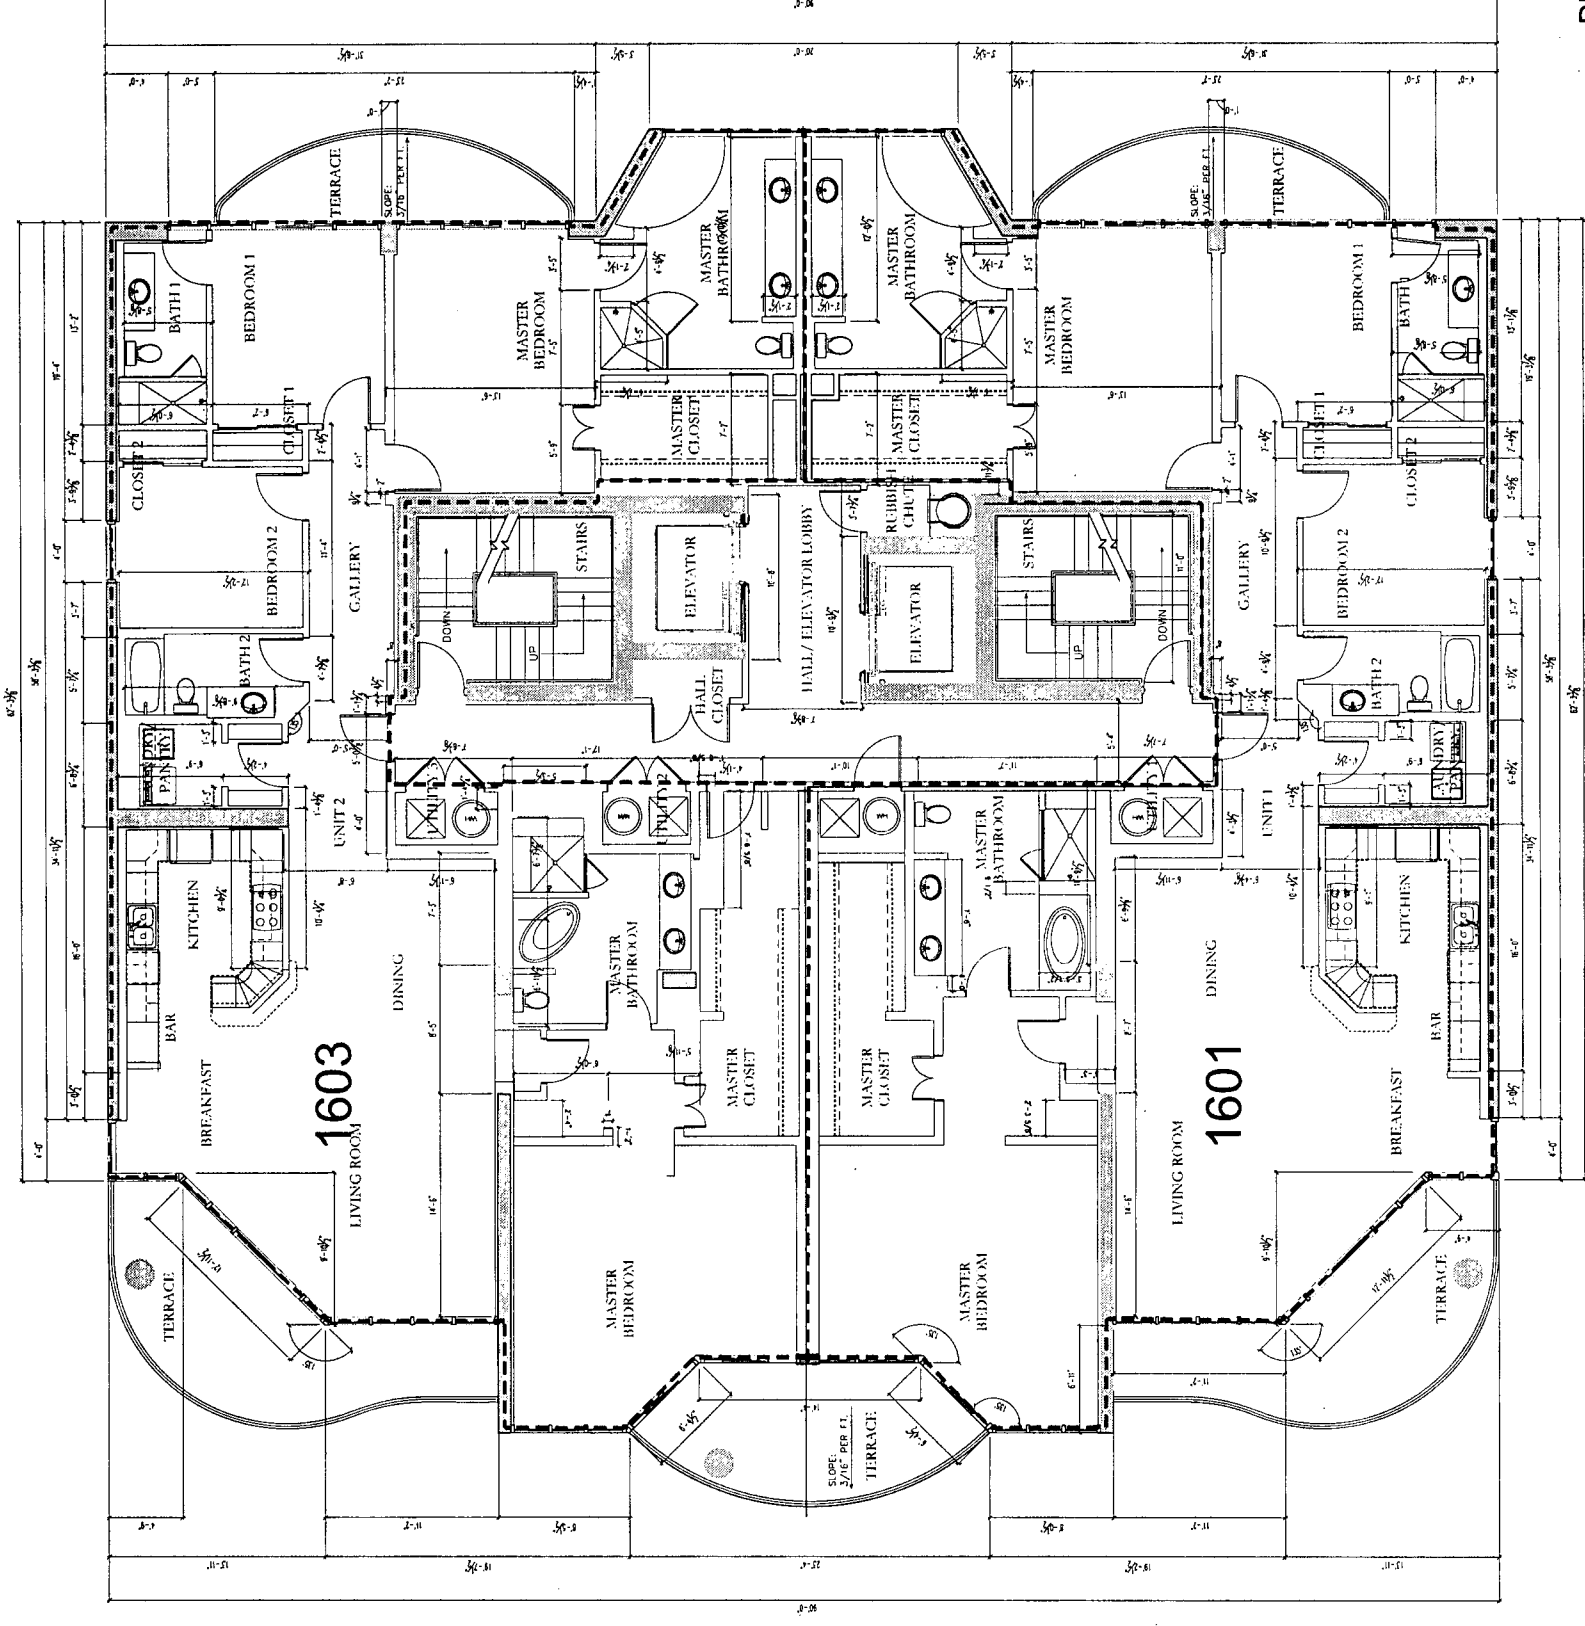

Apt BK 25 PG 79

1
 DIMENSIONED
 LEVEL 16 FLOOR PLAN
 SCALE 3/16"=1'-0"