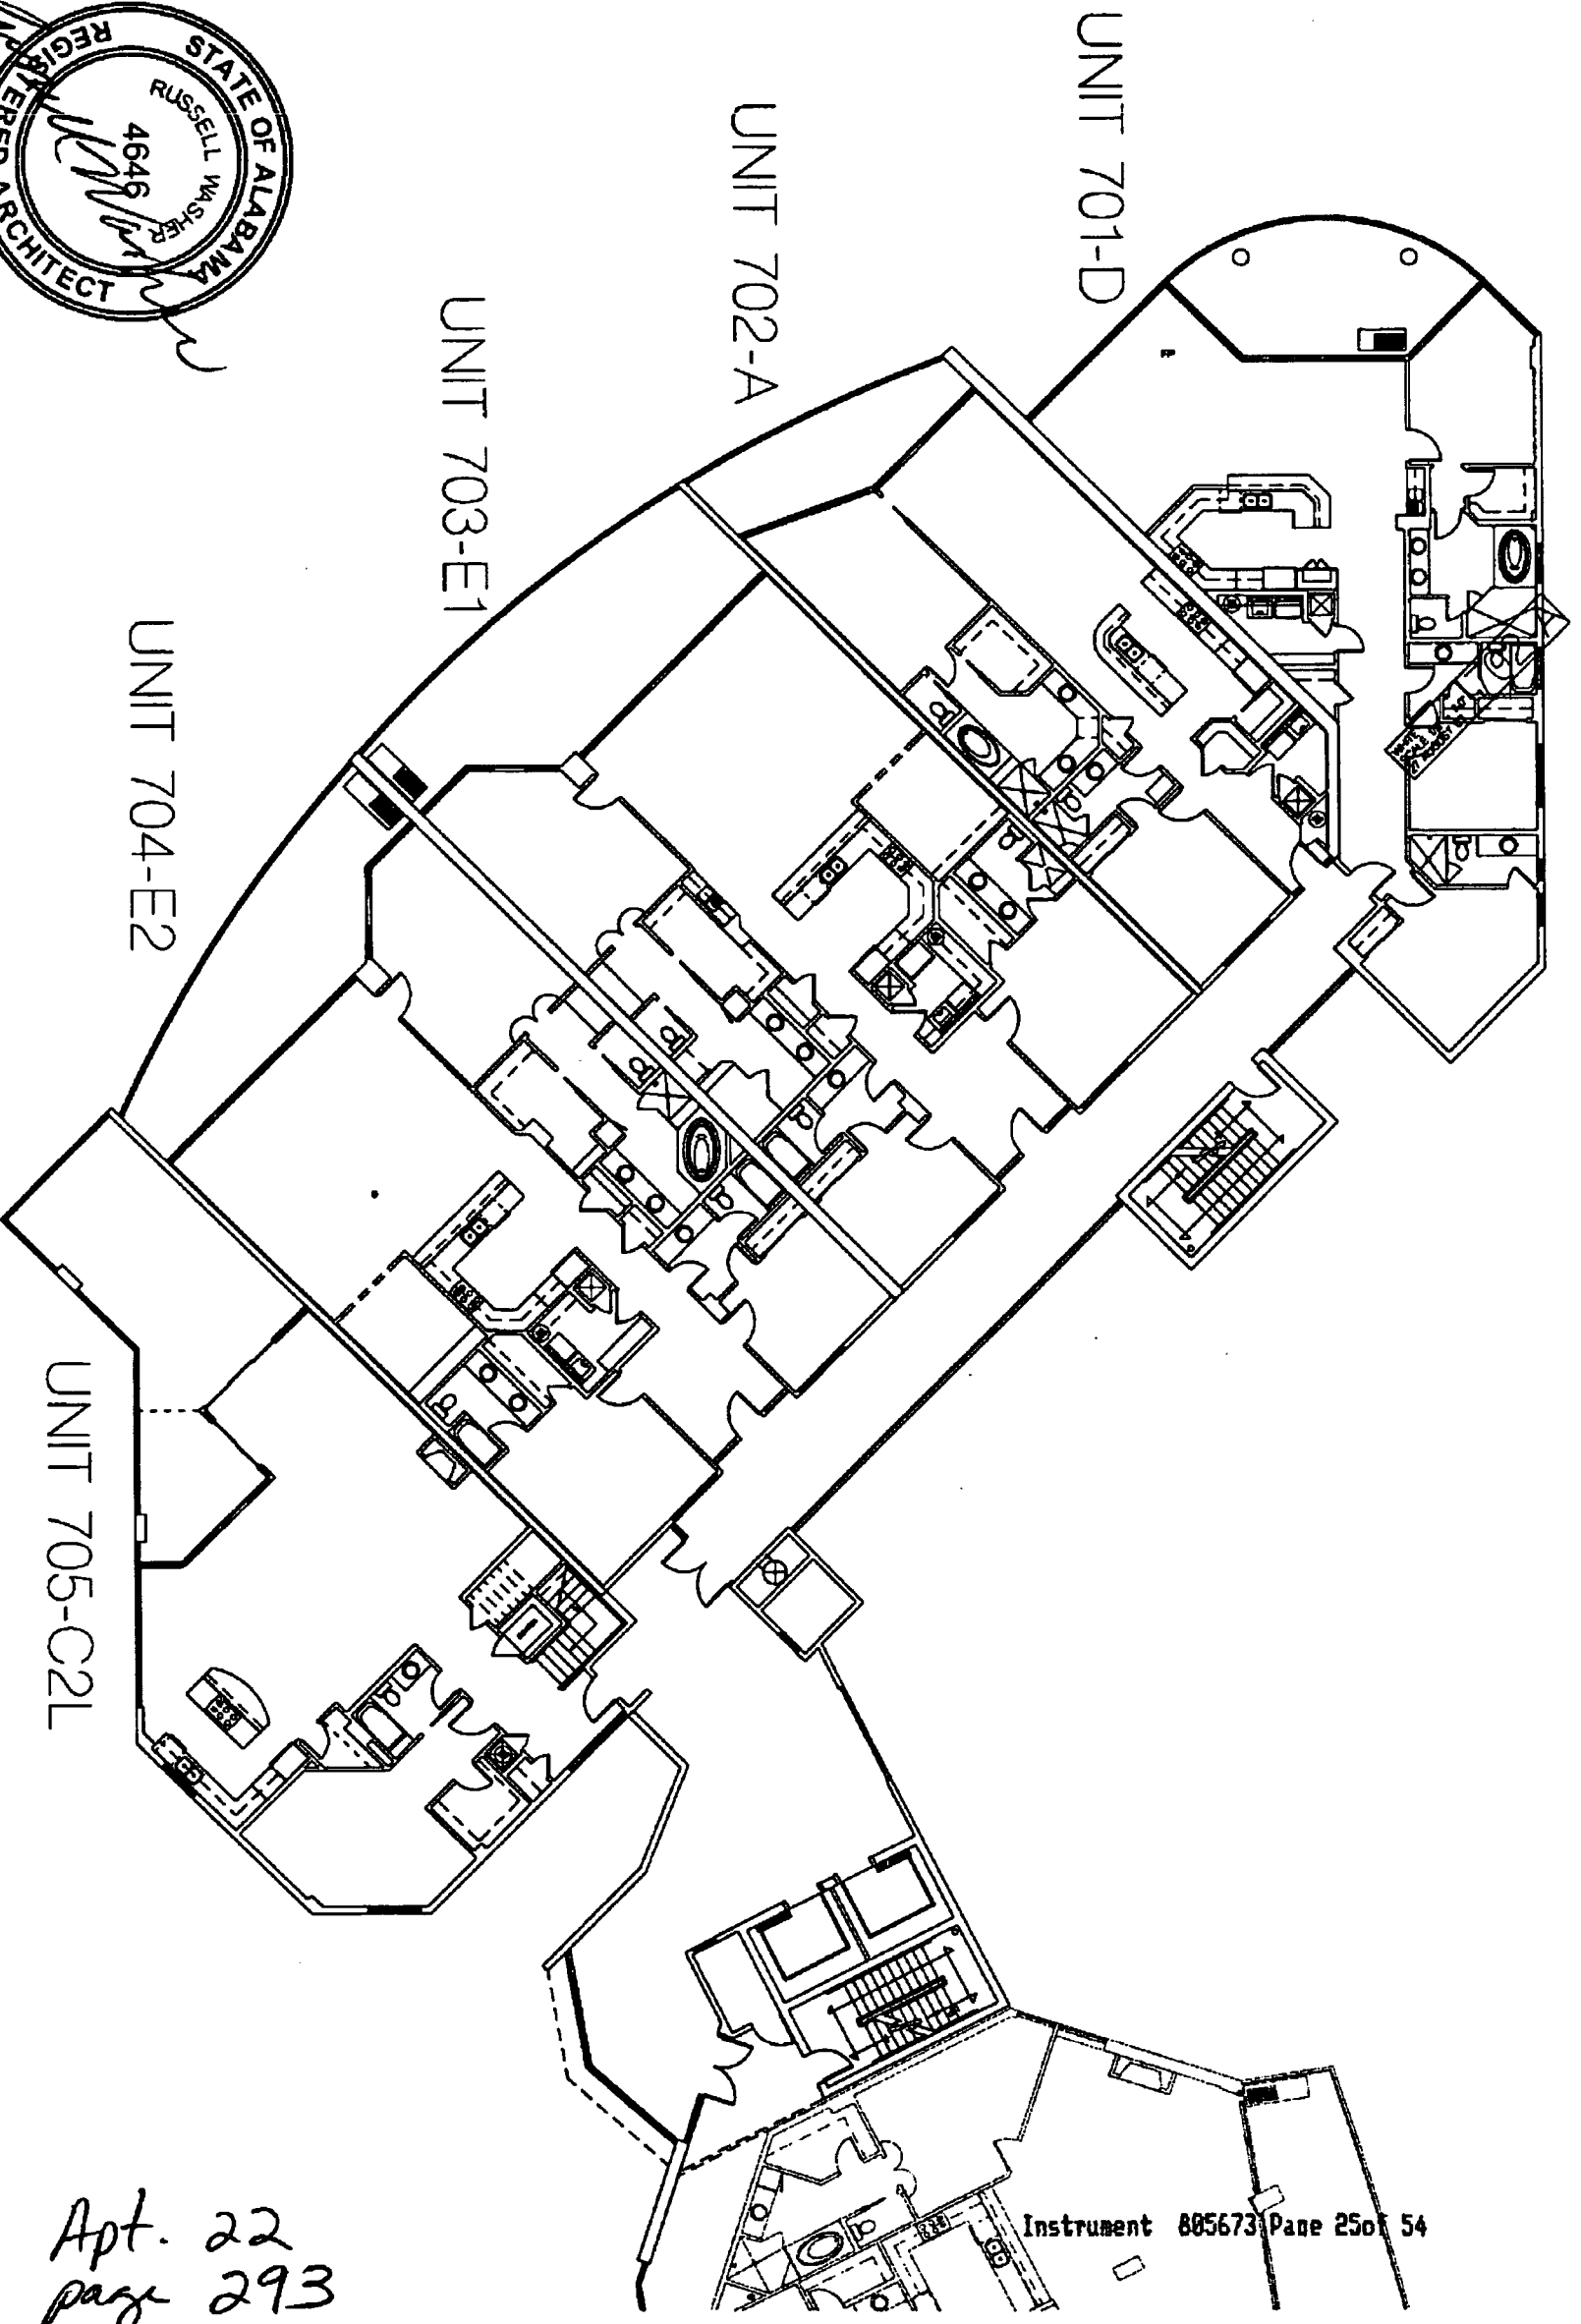

SUNRISE - FLP 07

*Apt. 22
page 293*

Instrument 885673 Page 25 of 54

SCALE 3/64" = 1'-0"