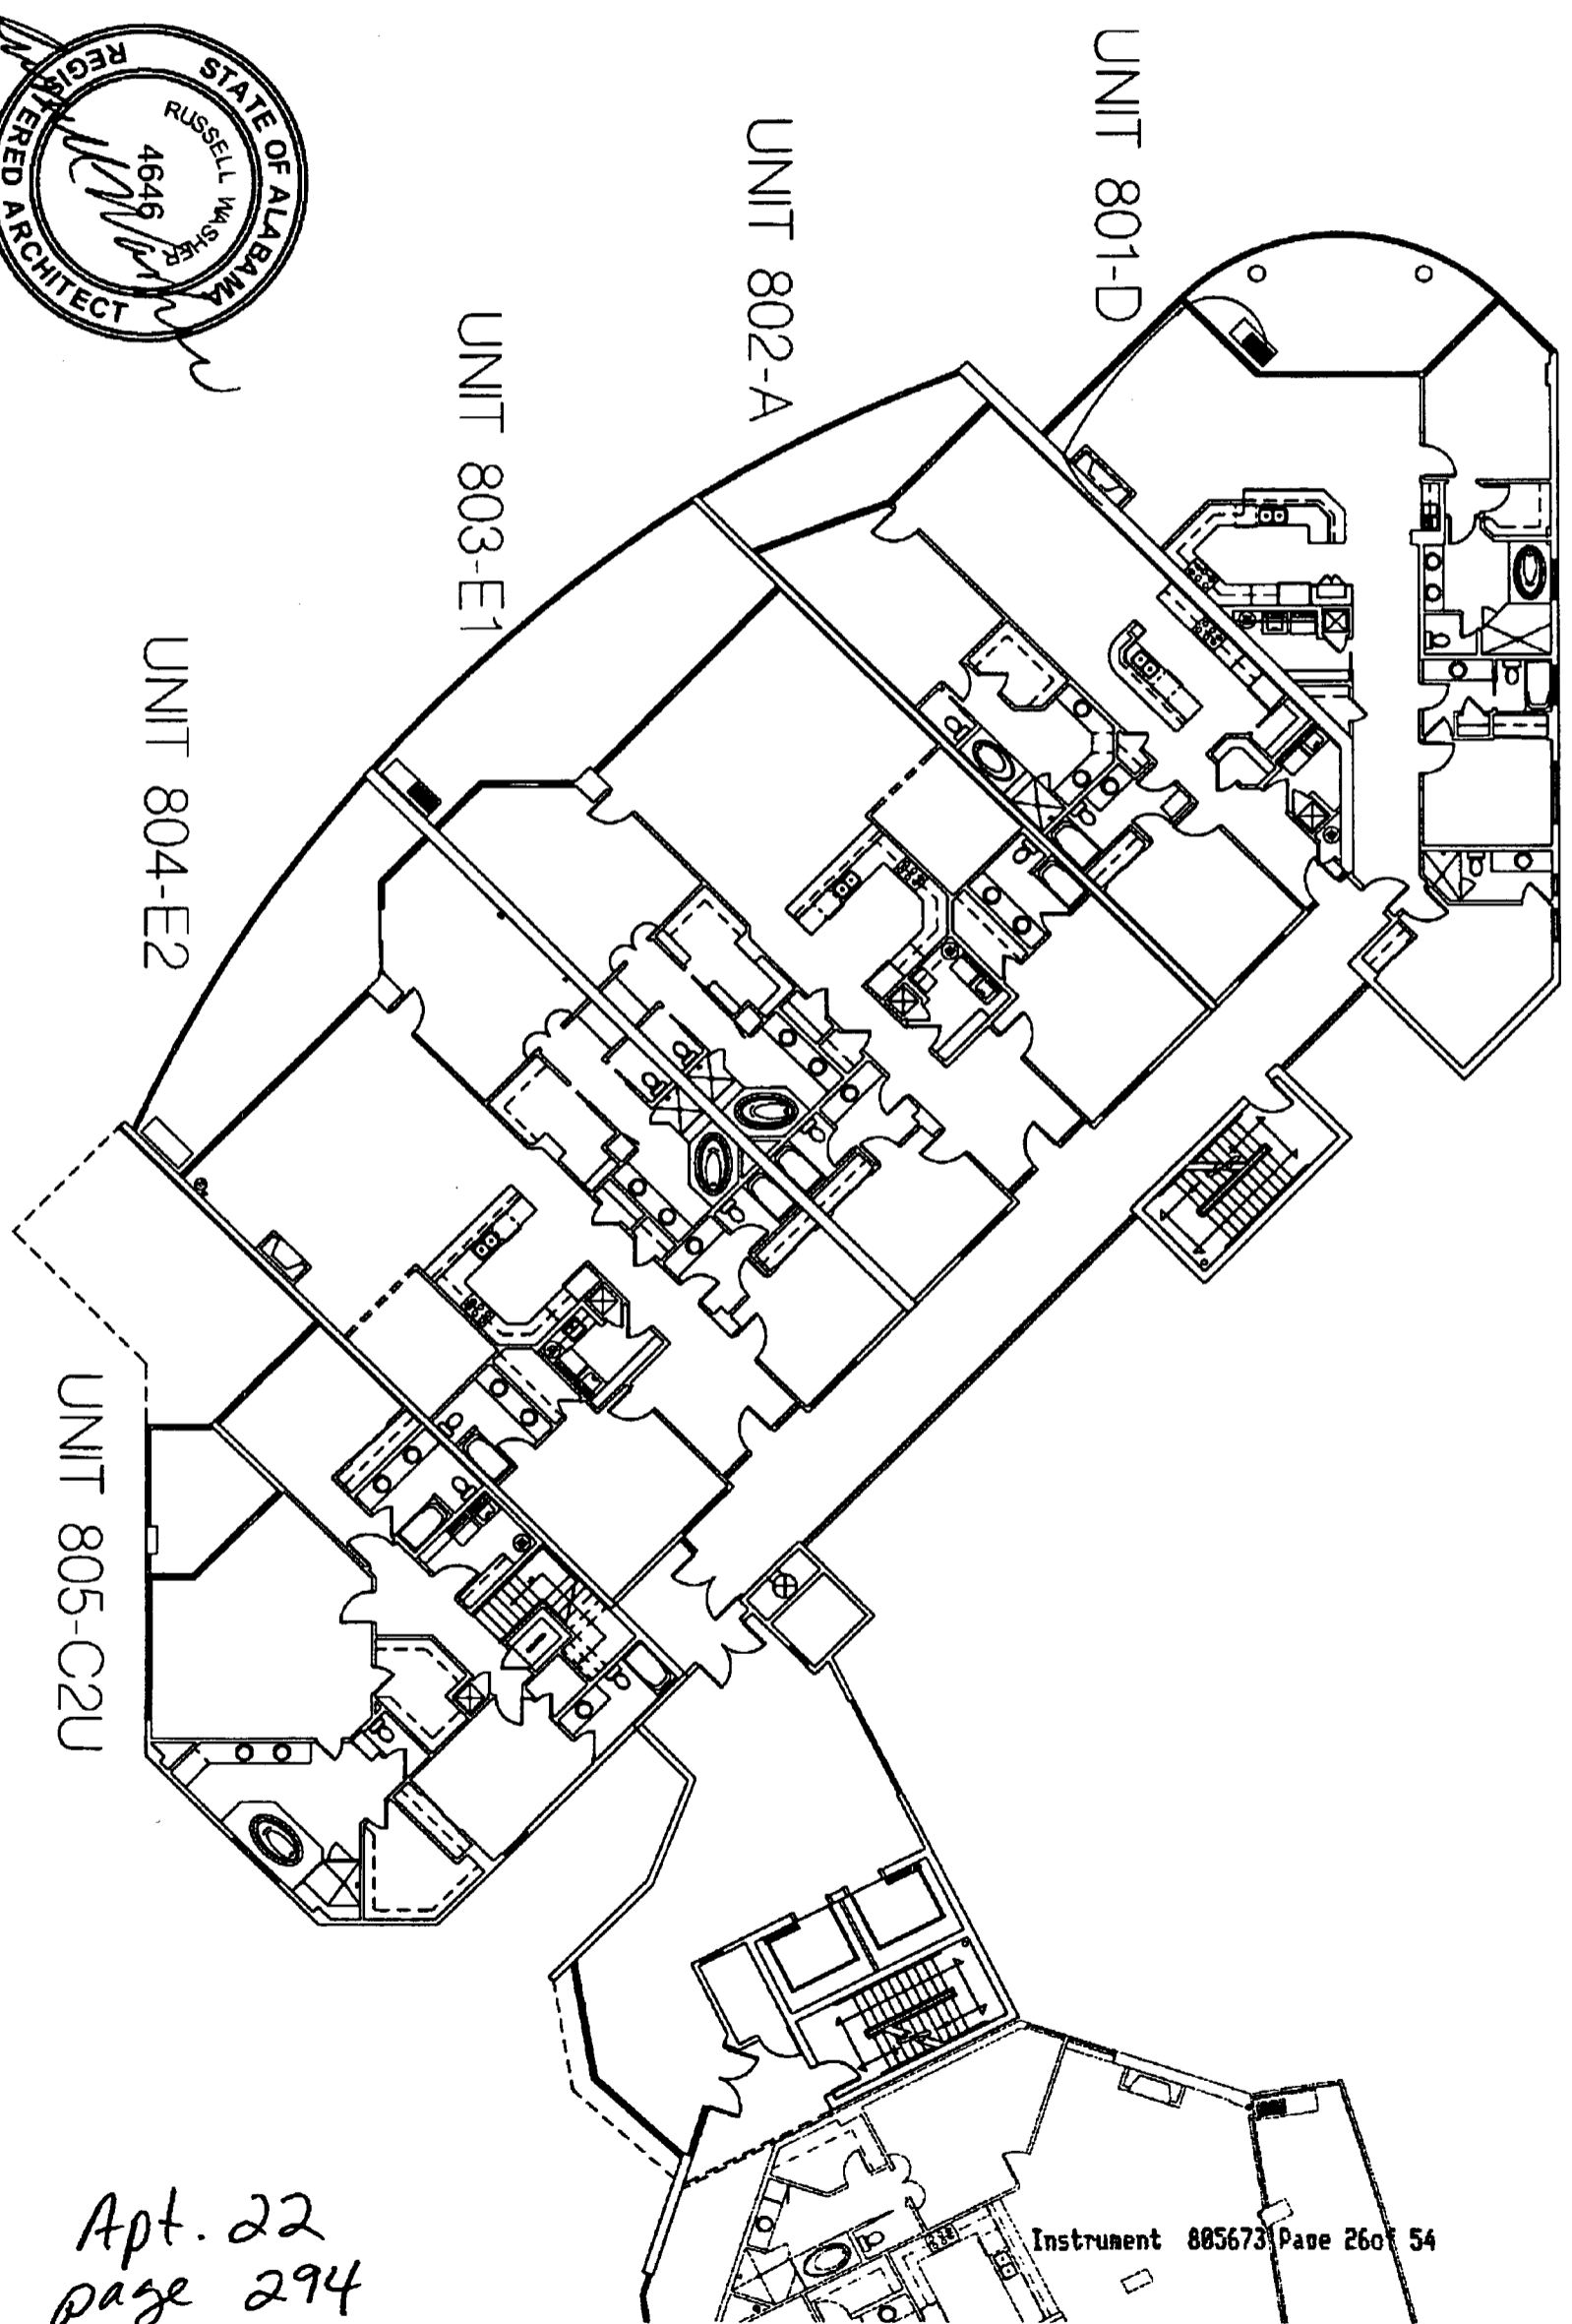

SUNRISE - FLP 08

Apt. 22
page 294

Instrument 805673 Page 26 of 54

SCALE 3/64" = 1'-0"