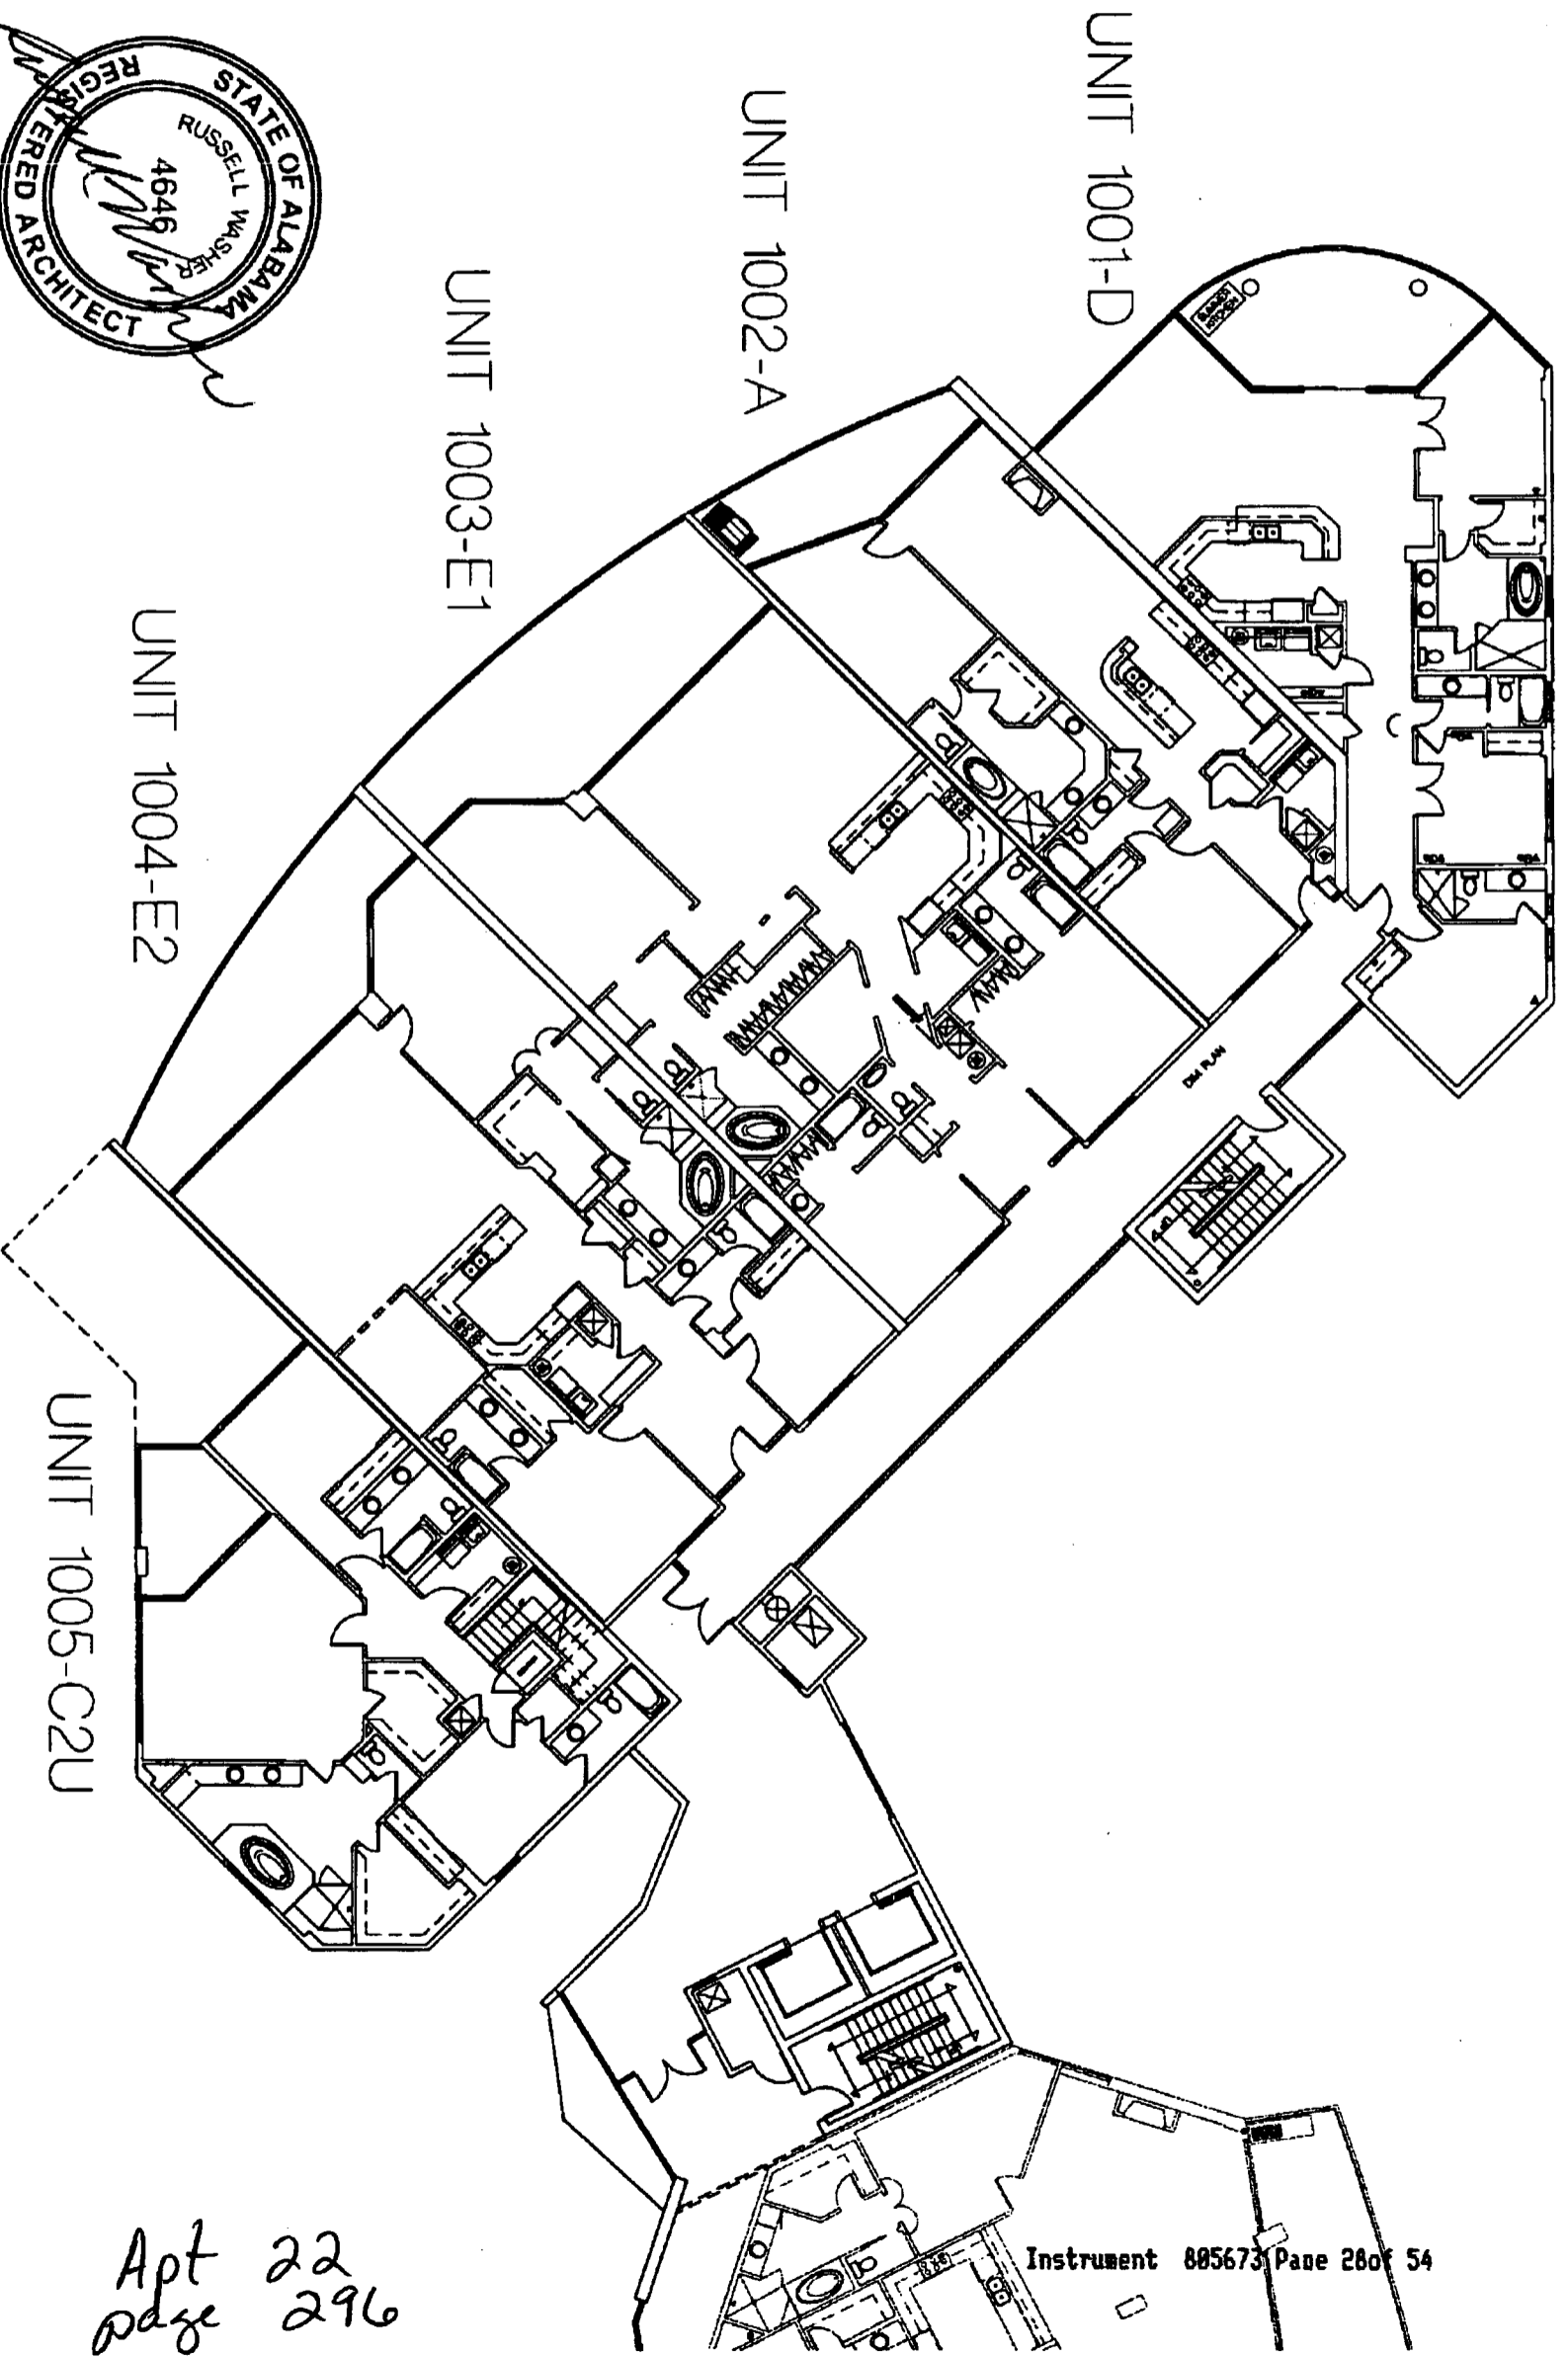

SUNRISE - FLP 10

Apt 22
page 296

Instrument 885673 Page 26 of 54

SCALE 3/64" = 1'-0"