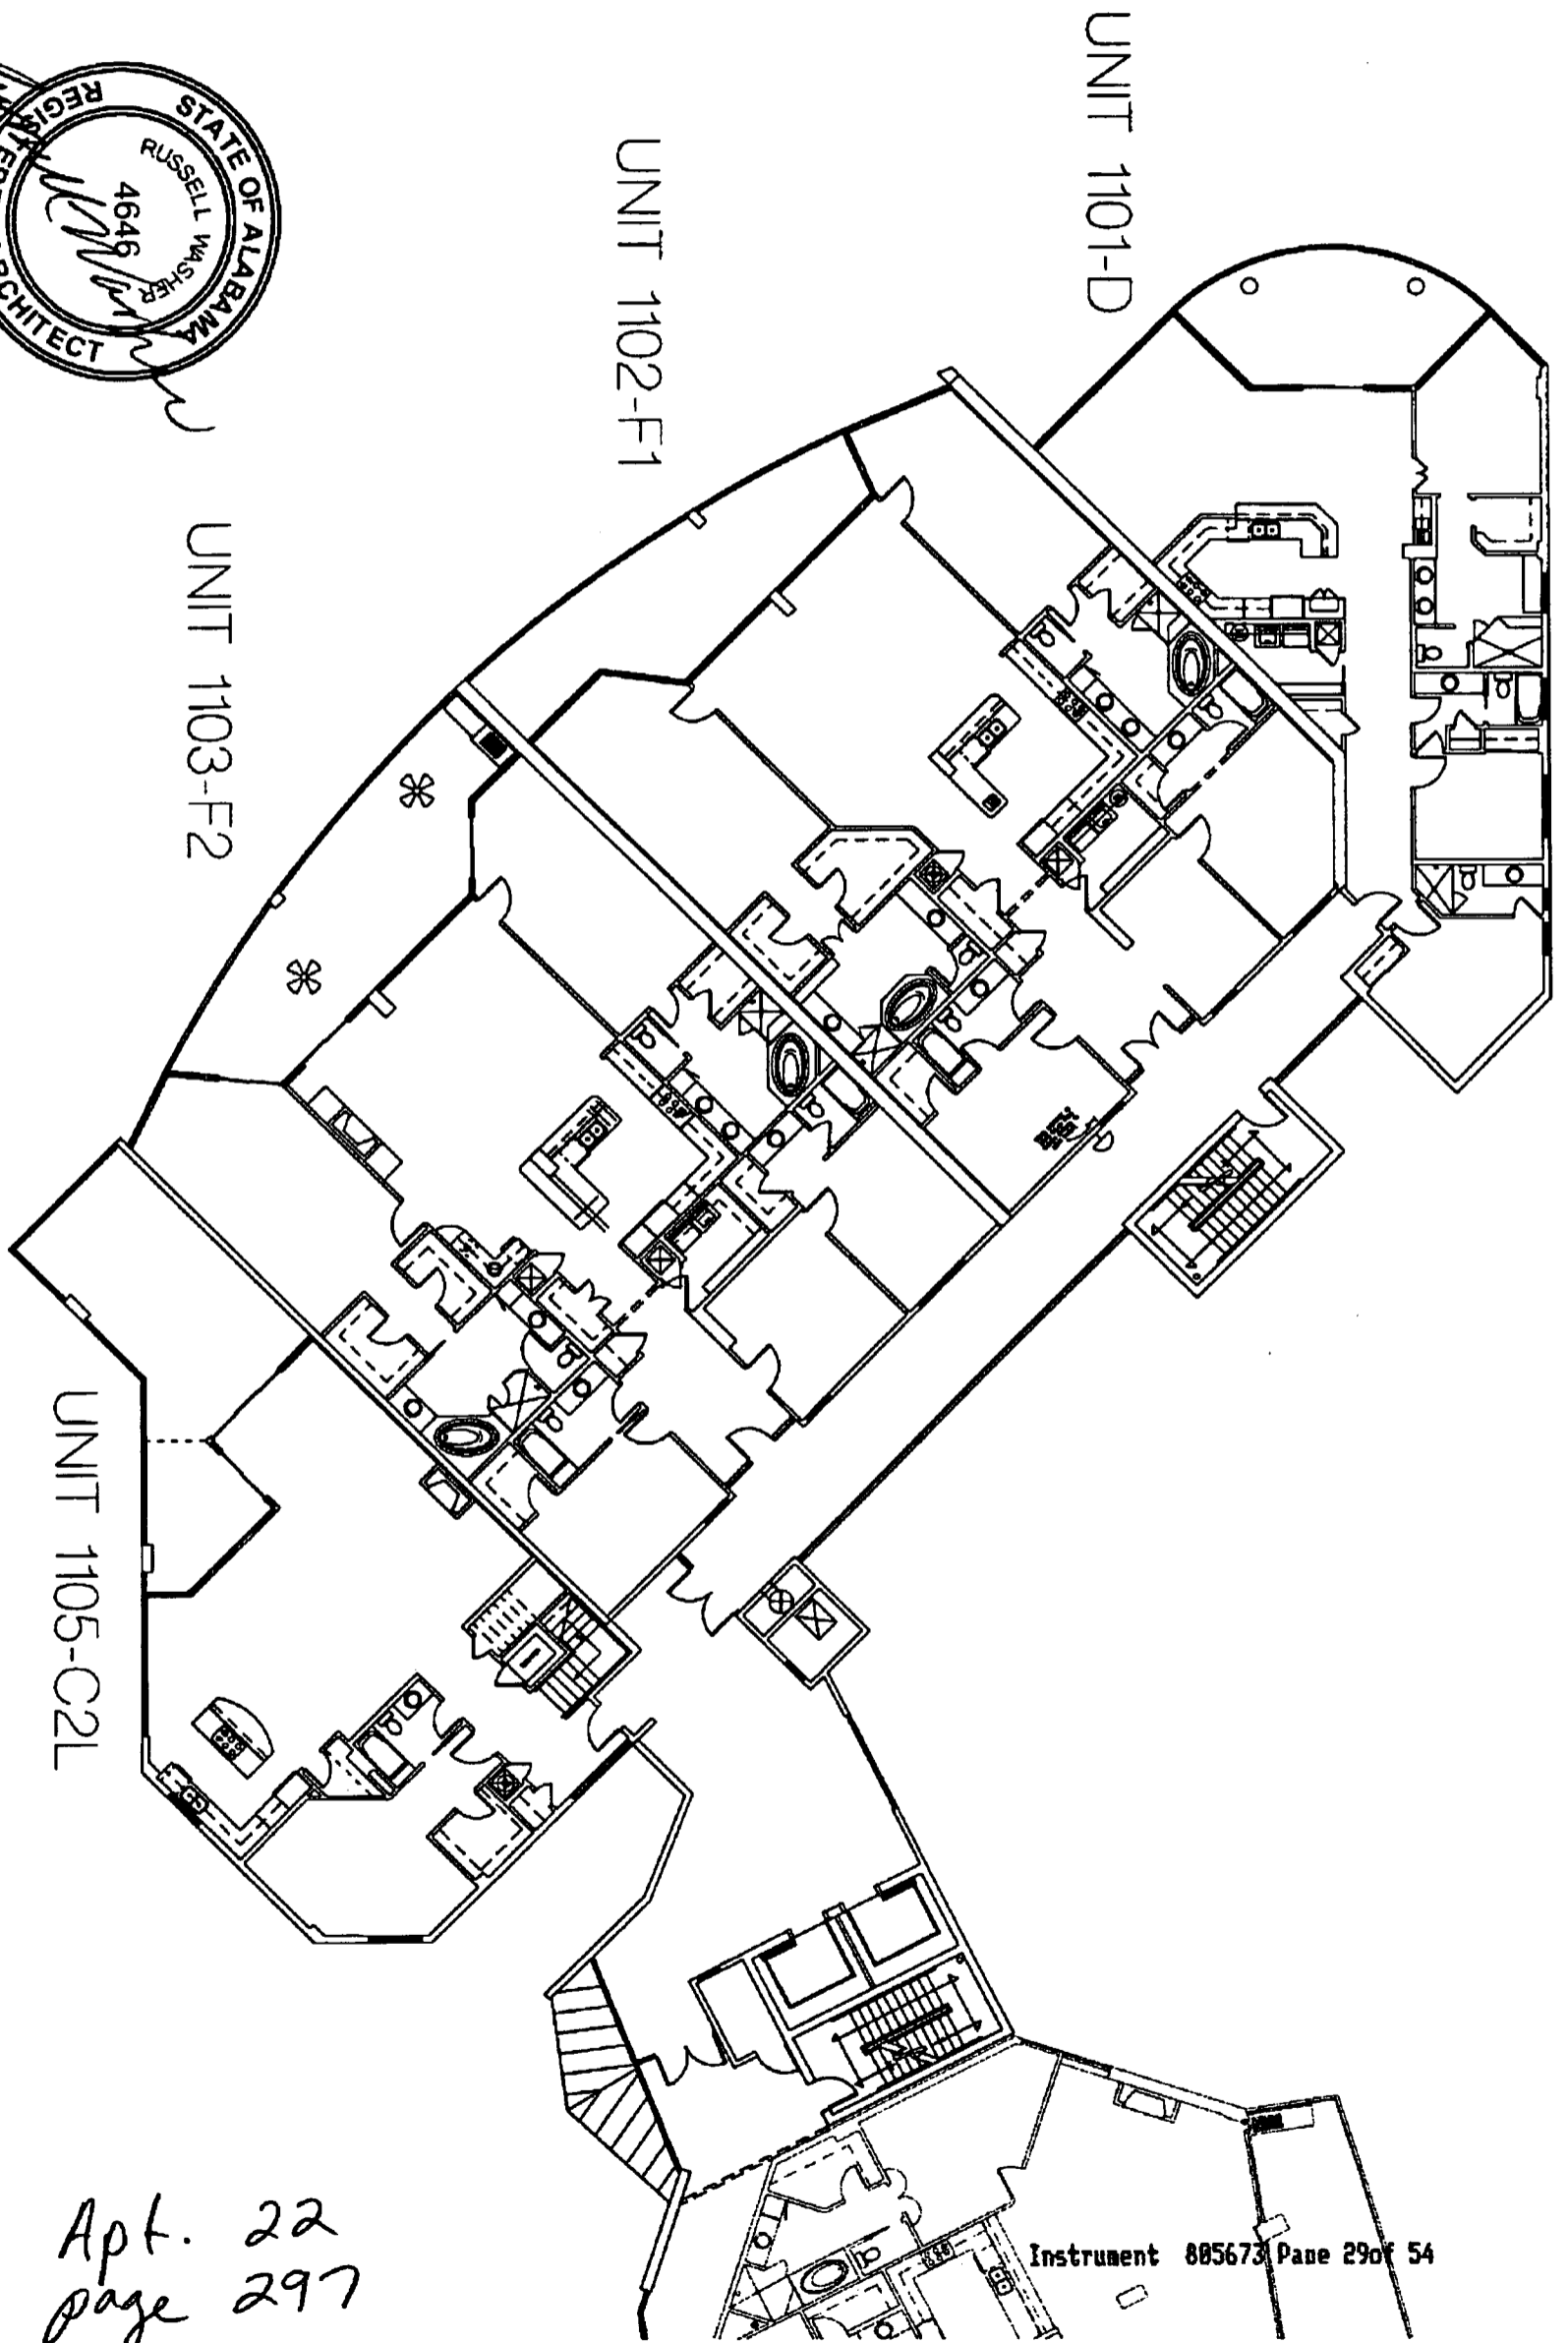

SUNRISE - FLP 11

Apt. 22
page 297

Instrument 885673 Page 29 of 54

SCALE 3/64" = 1'-0"