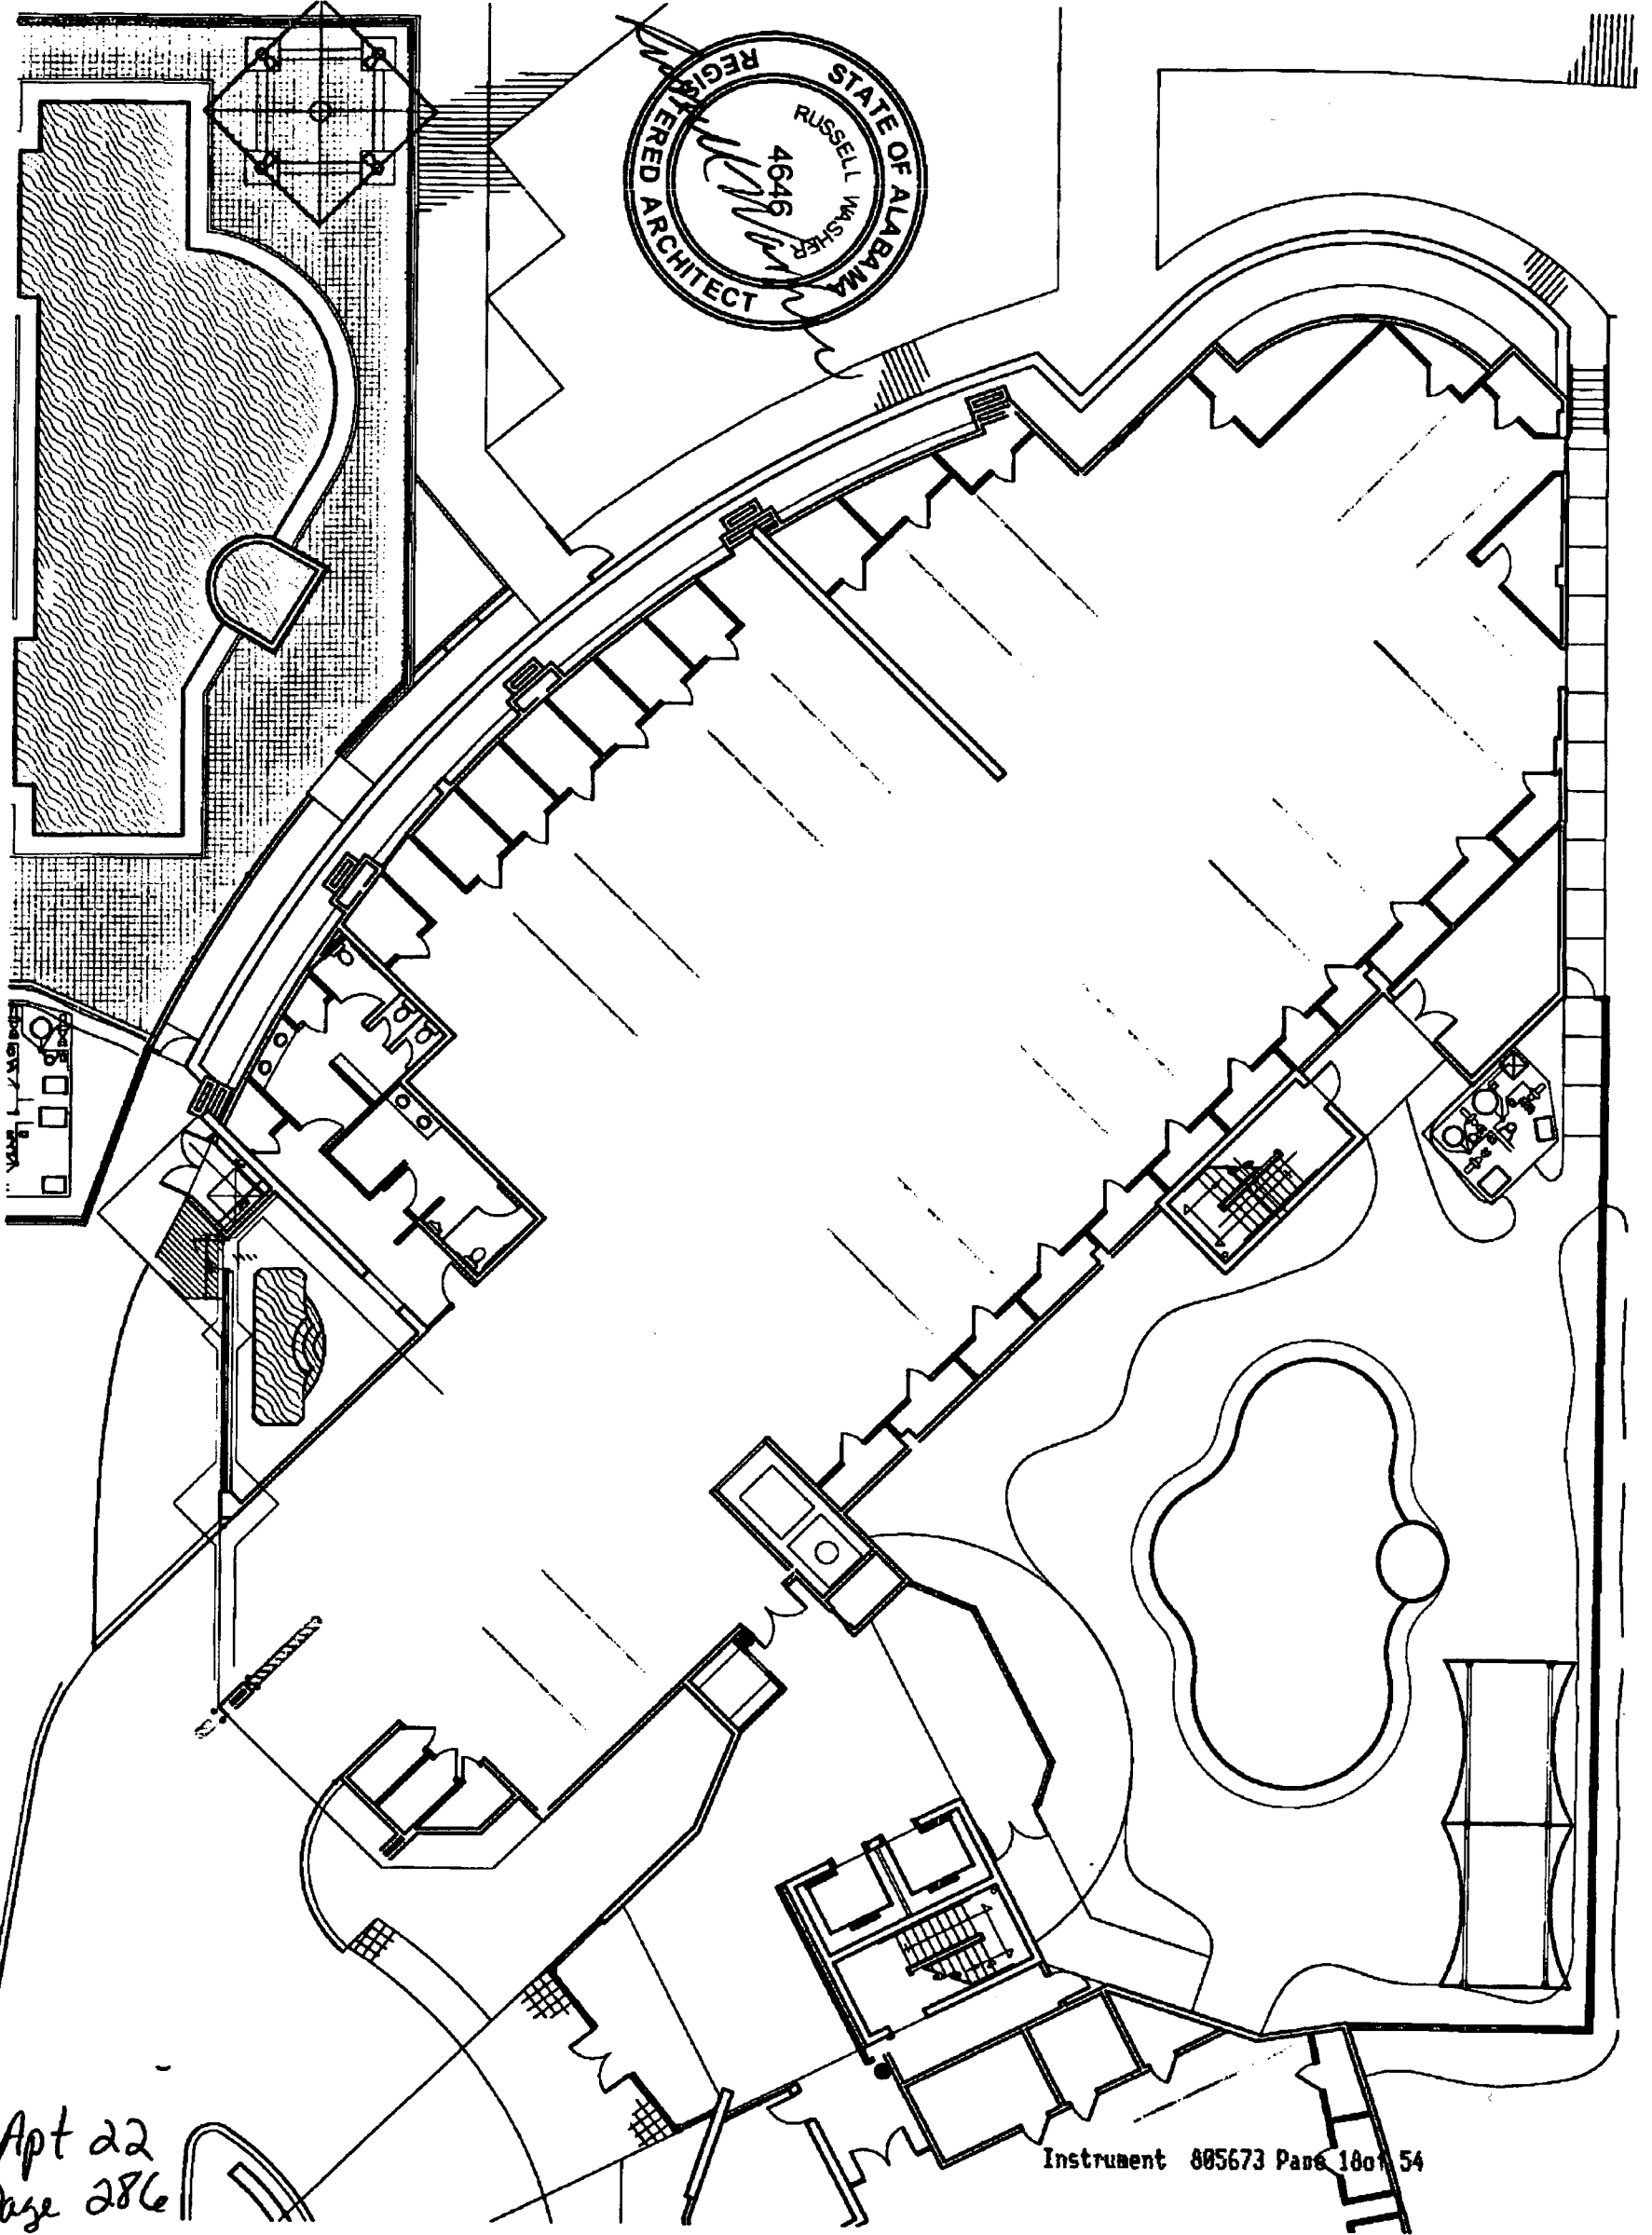

SUNRISE - FLP GROUND

SCALE 3/64" = 1'-0"

Apt 22  
Page 286

Instrument 885673 Page 18 of 54