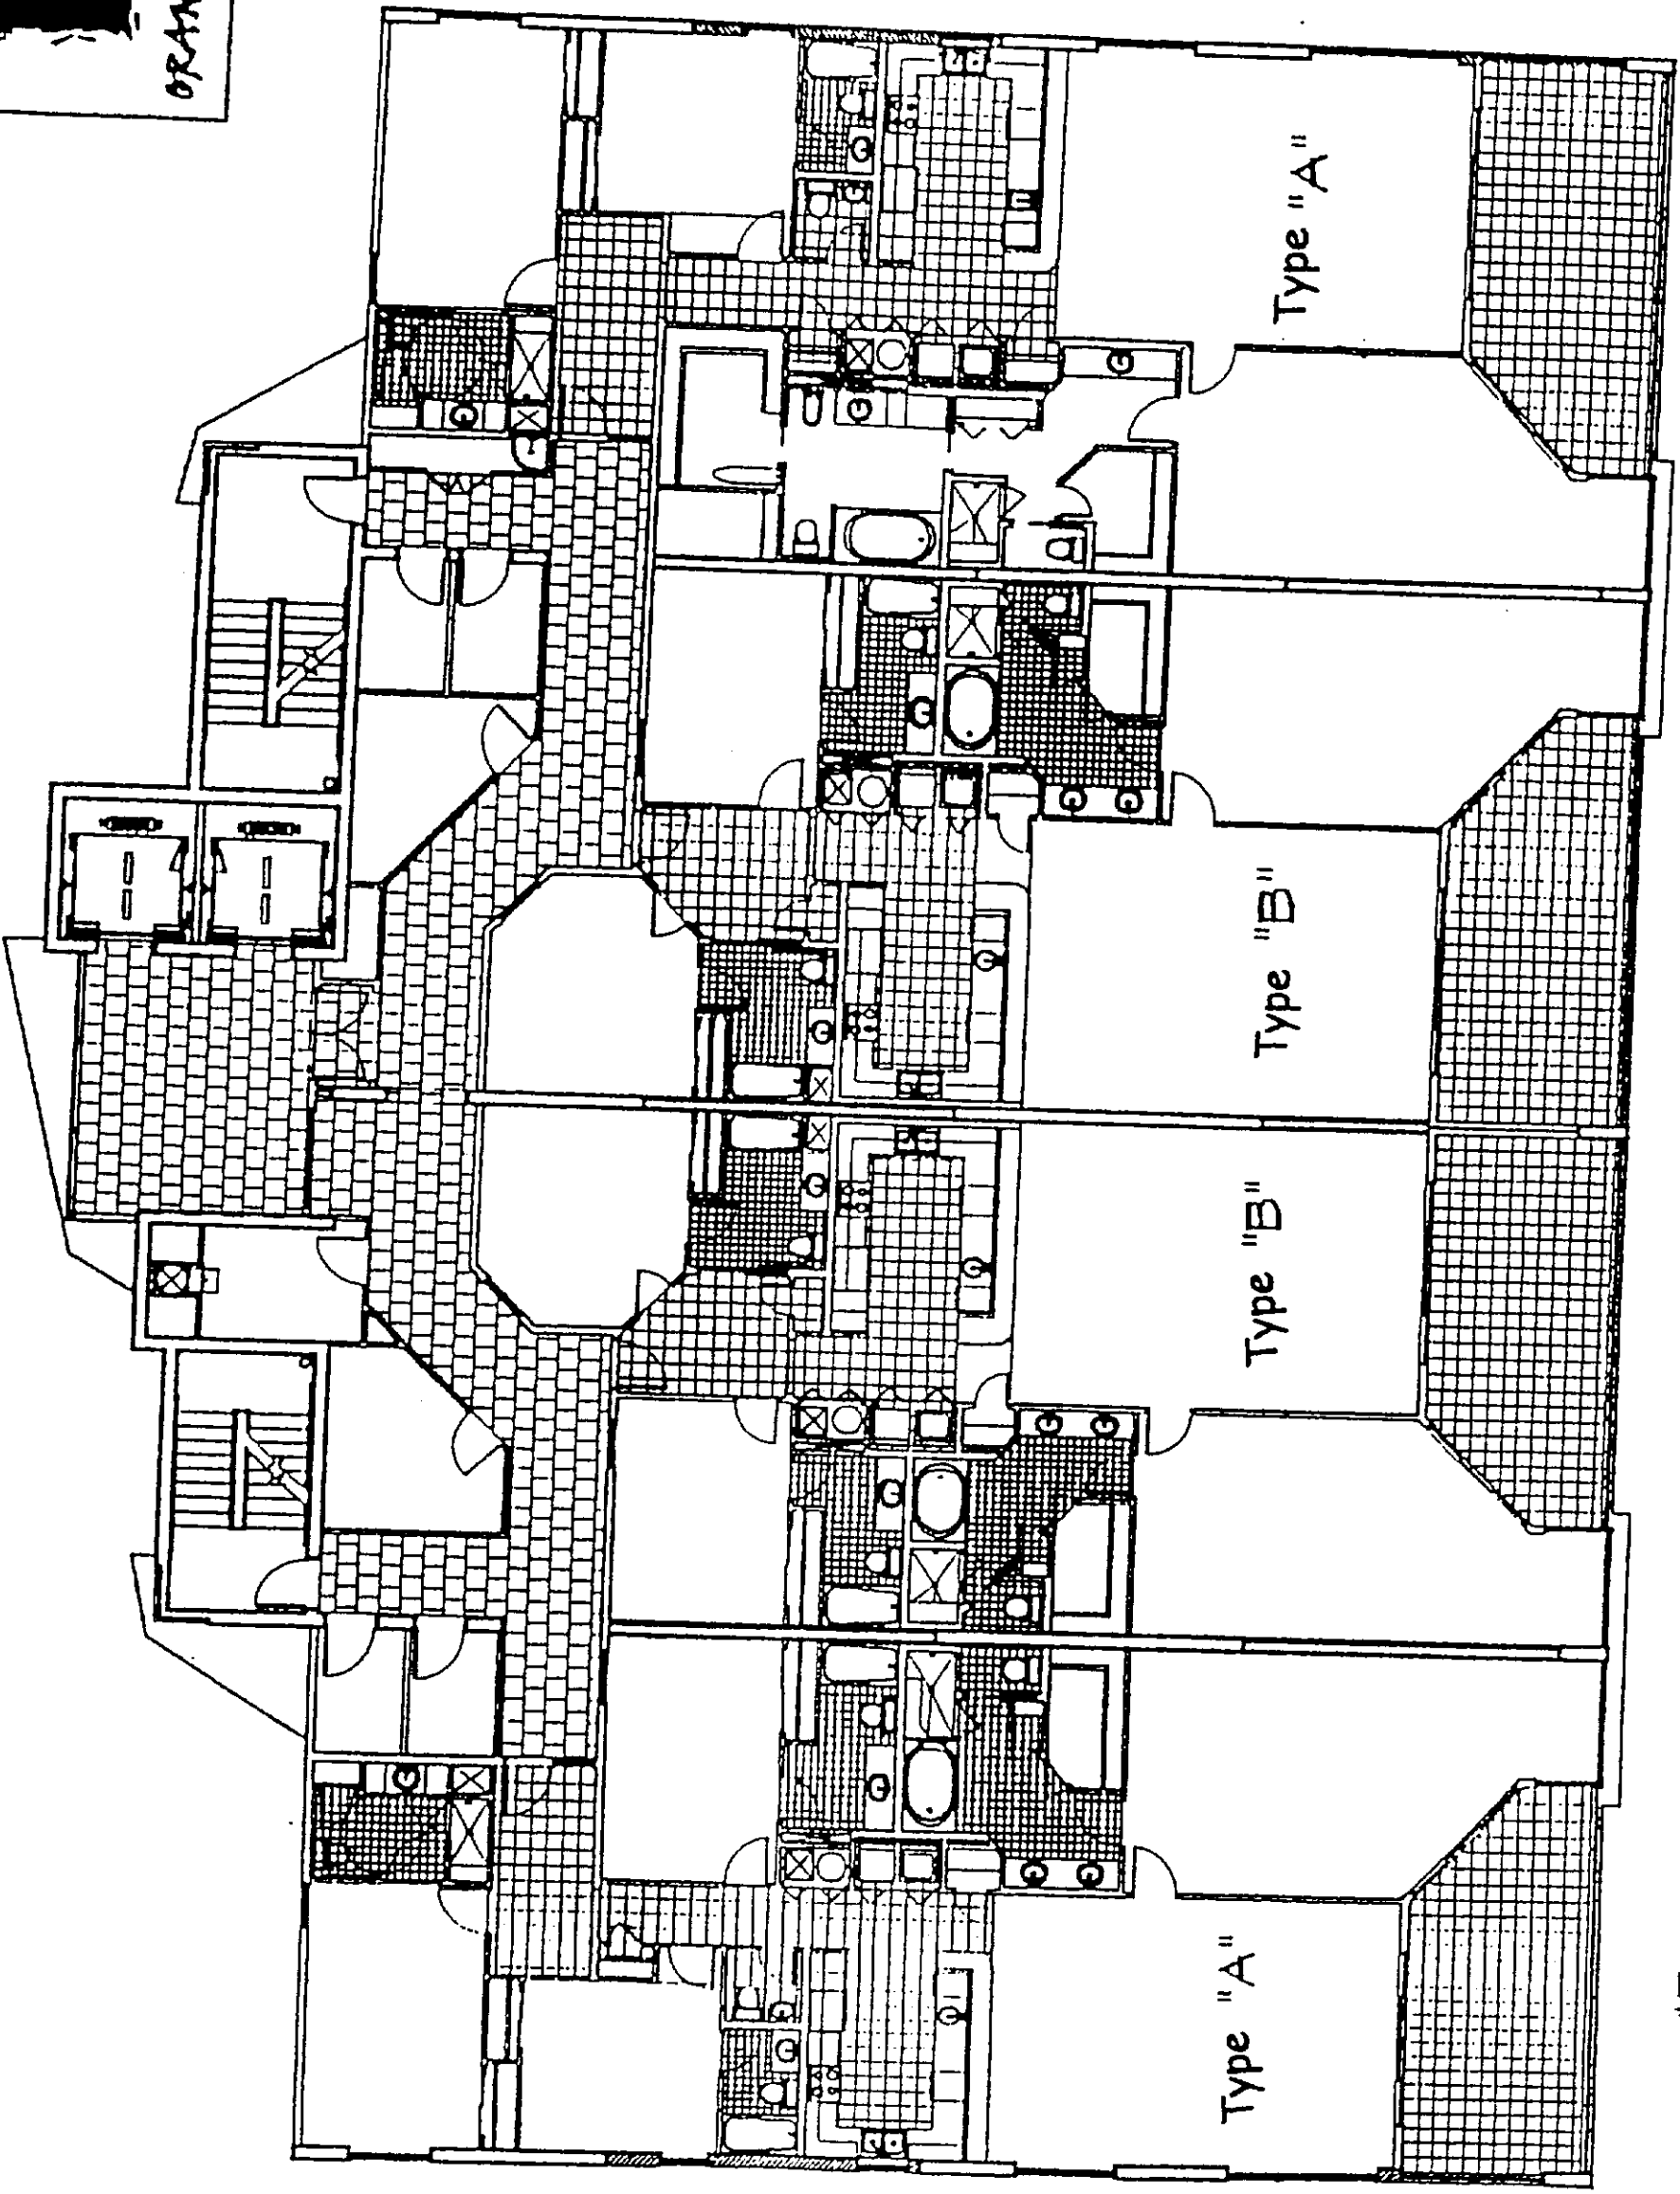

PERDIDO PLACE

ORANGE BEACH

*Type A is a 4 bedroom 4.5 bath unit or a 3 bedroom 4.5 bath unit.