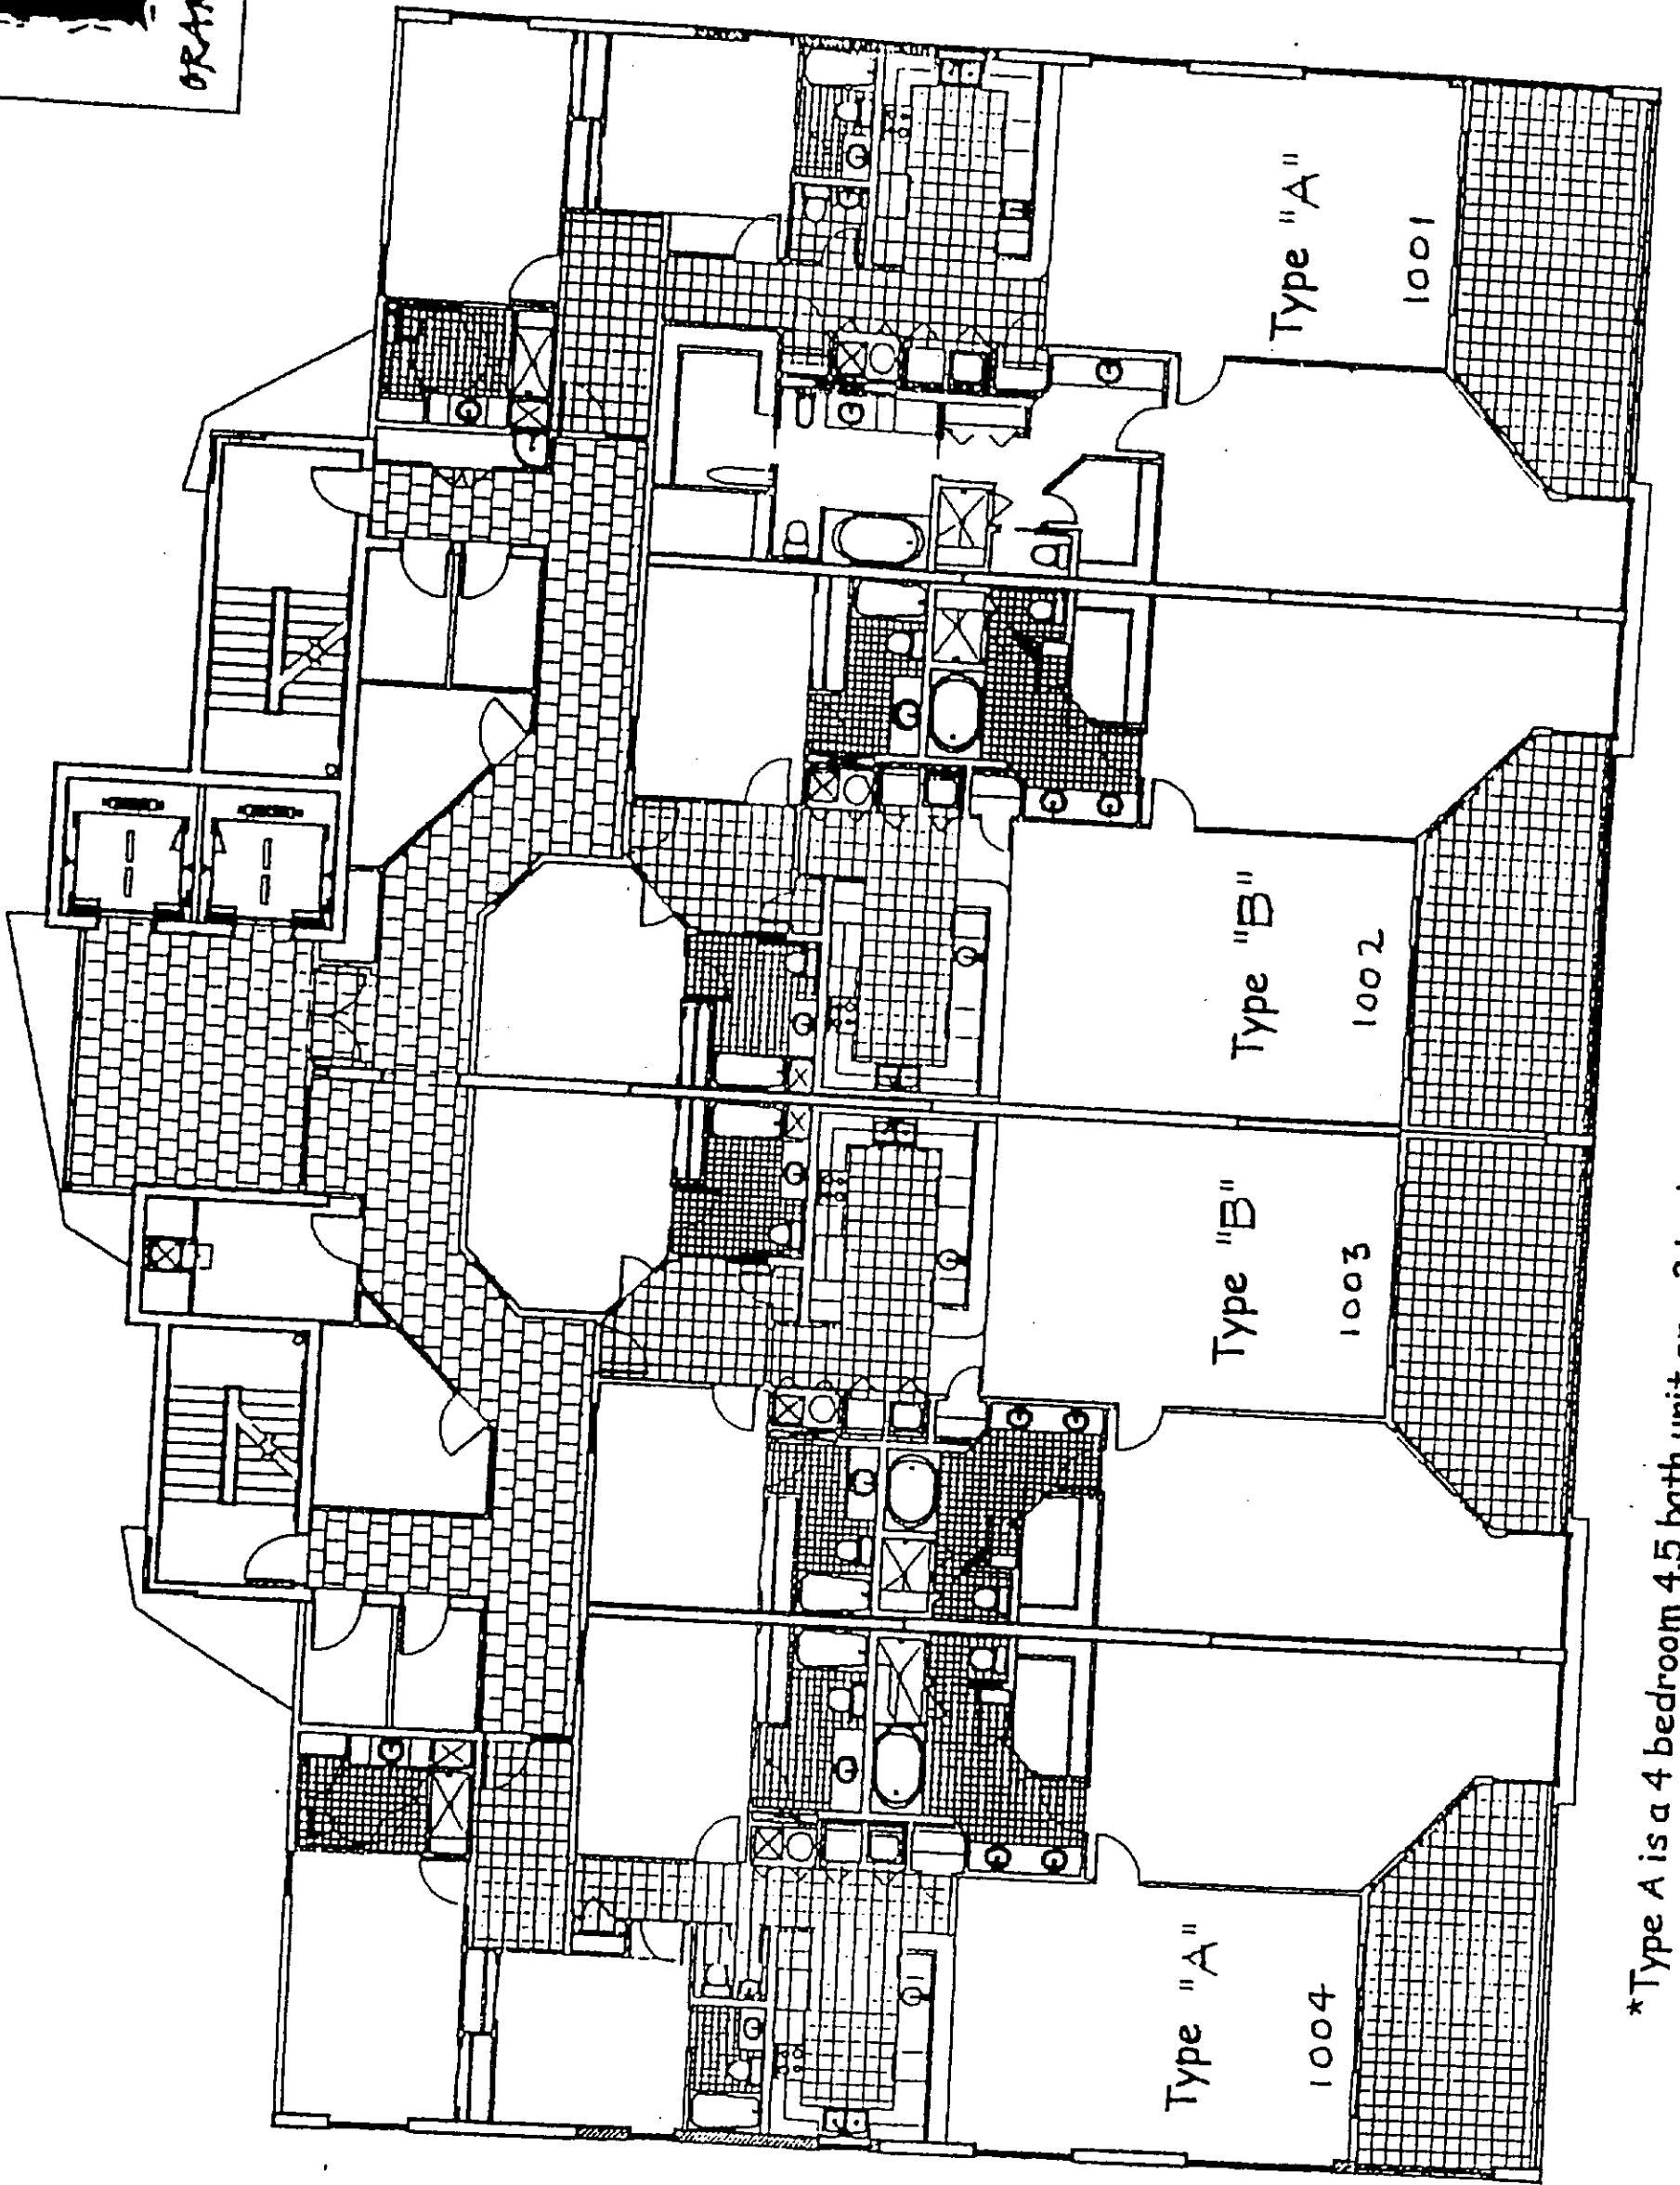

PERDIDO PLACE

ORANGE BEACH

*Type A is a 4 bedroom 4.5 bath unit or a 3 bedroom 4.5 bath unit.

Instrument 567653 Page 66of116

10th Floor