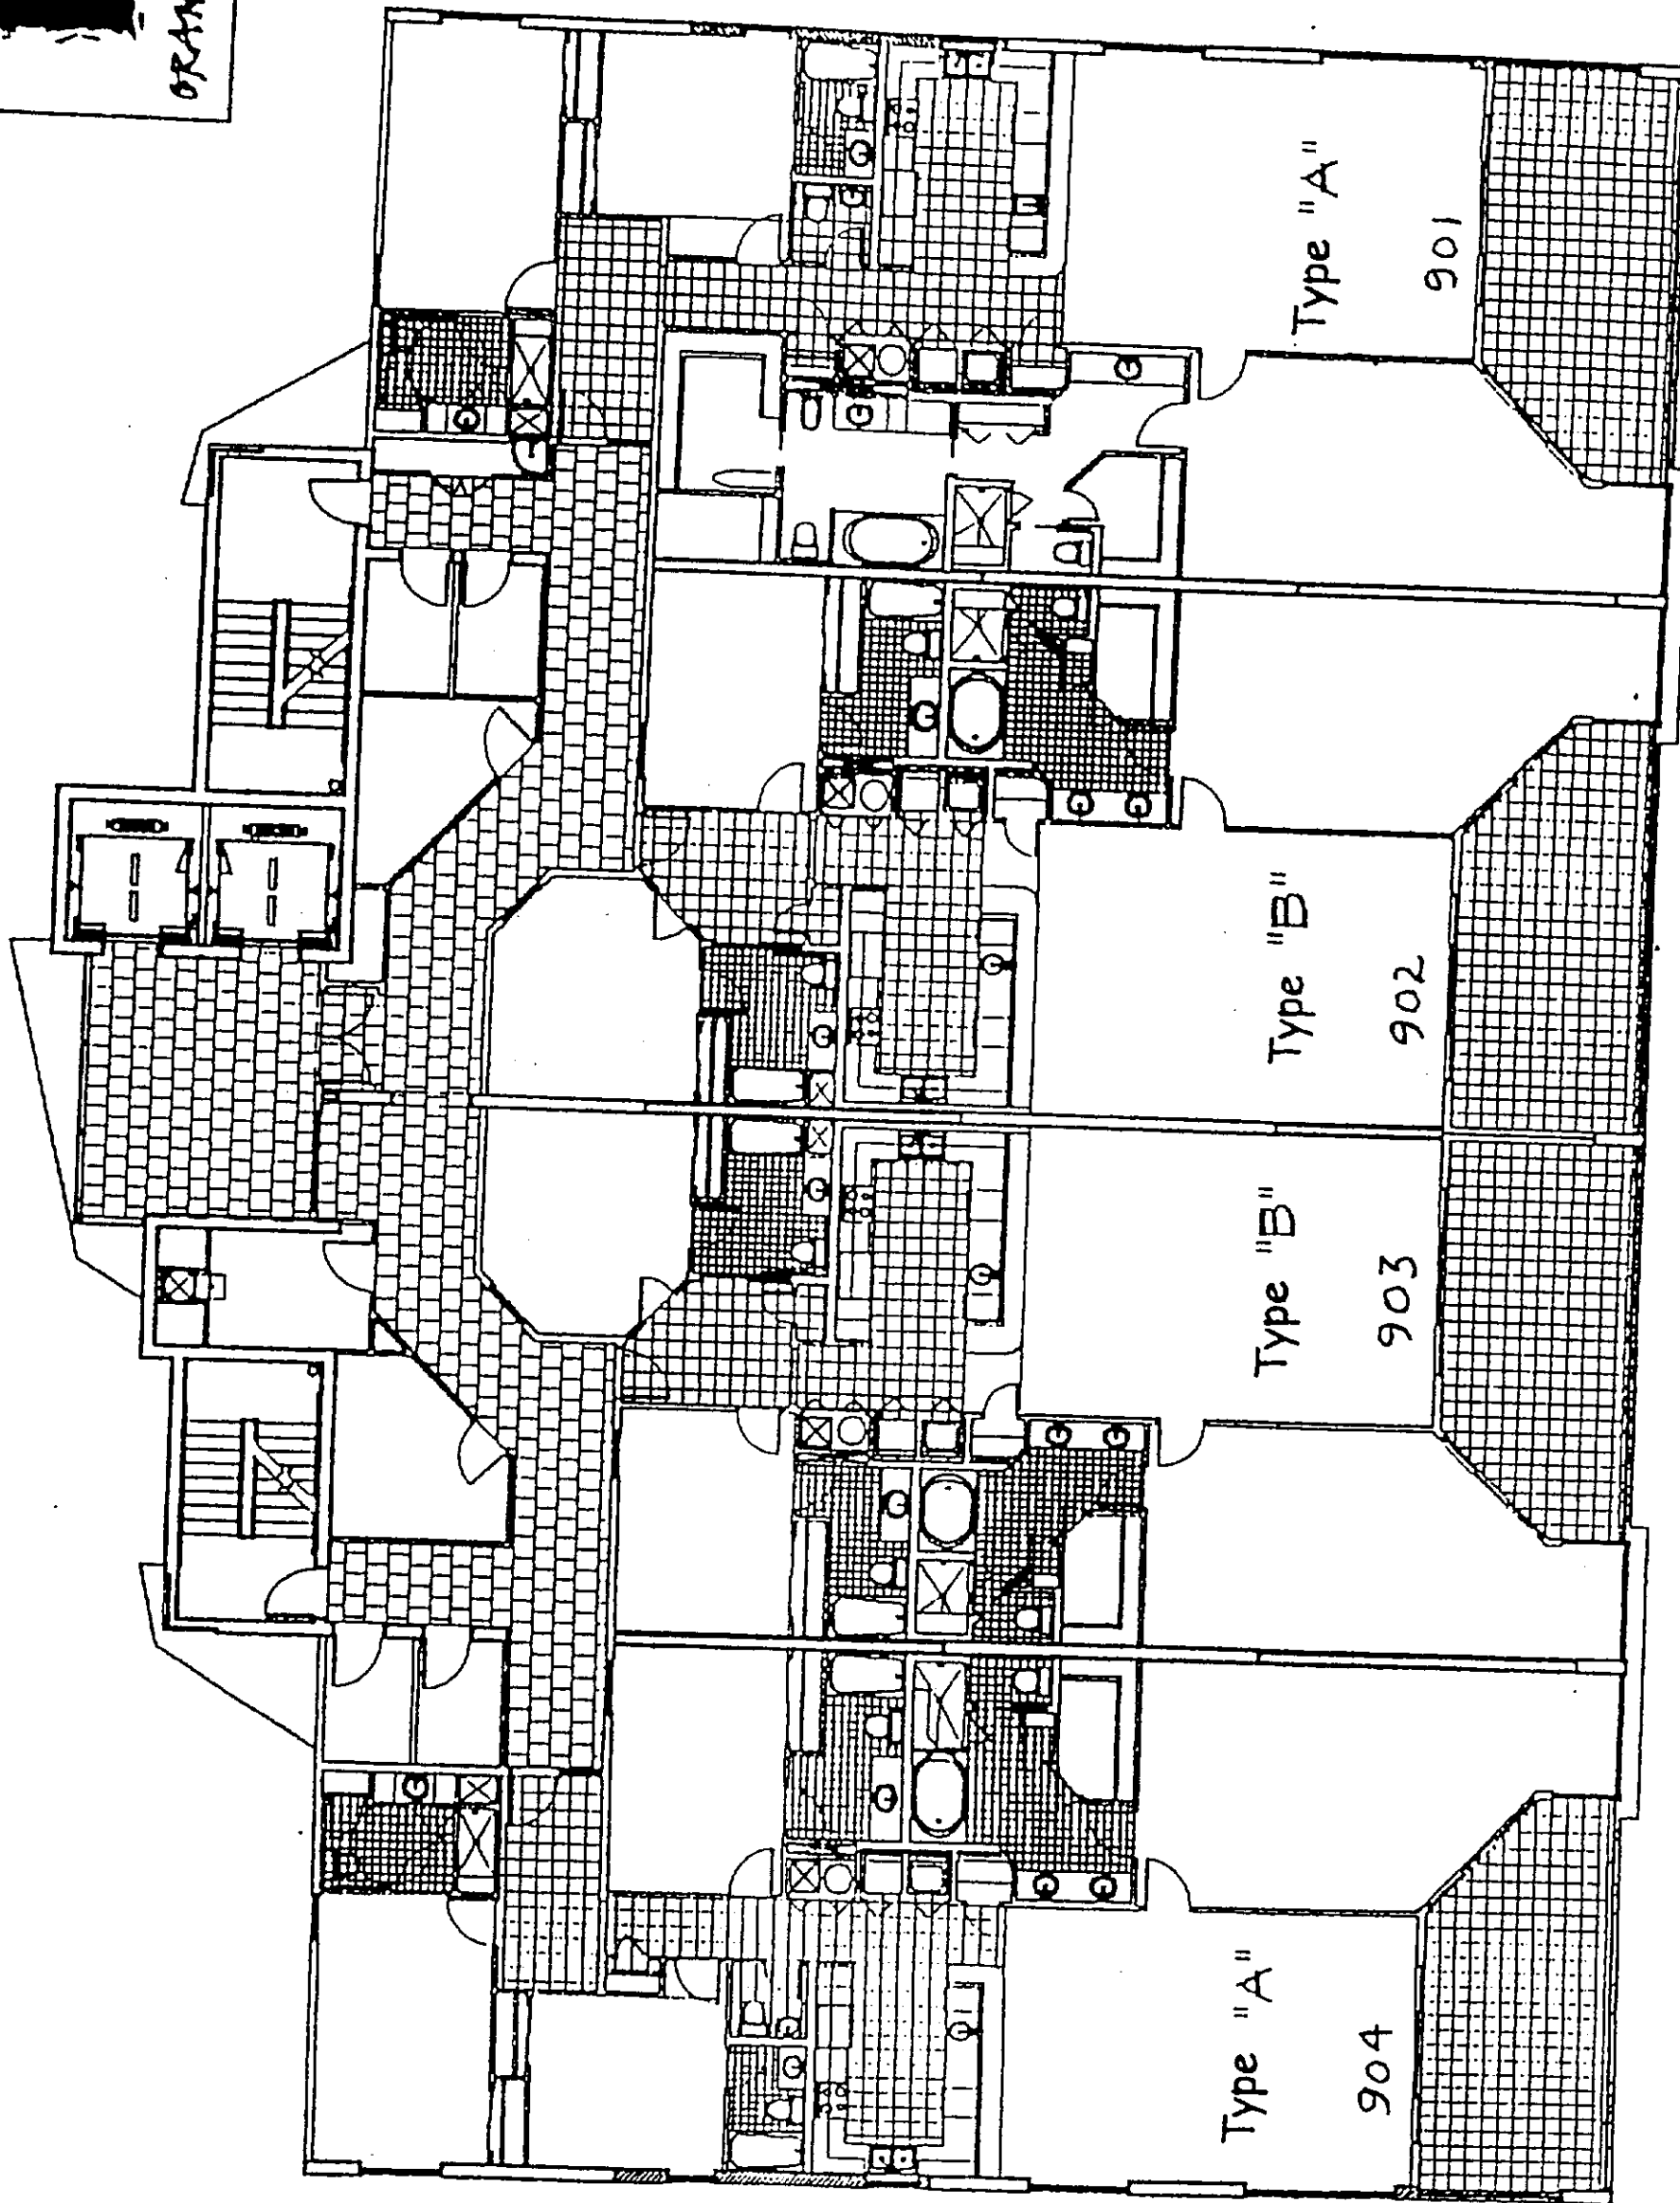

PERDIDO PLACE

ORANGE BEACH

\*Type A is a 4 bedroom 4.5 bath unit or a 3 bedroom 4.5 bath unit.  
Instrument 567653 Page 65 of 116

9th Floor