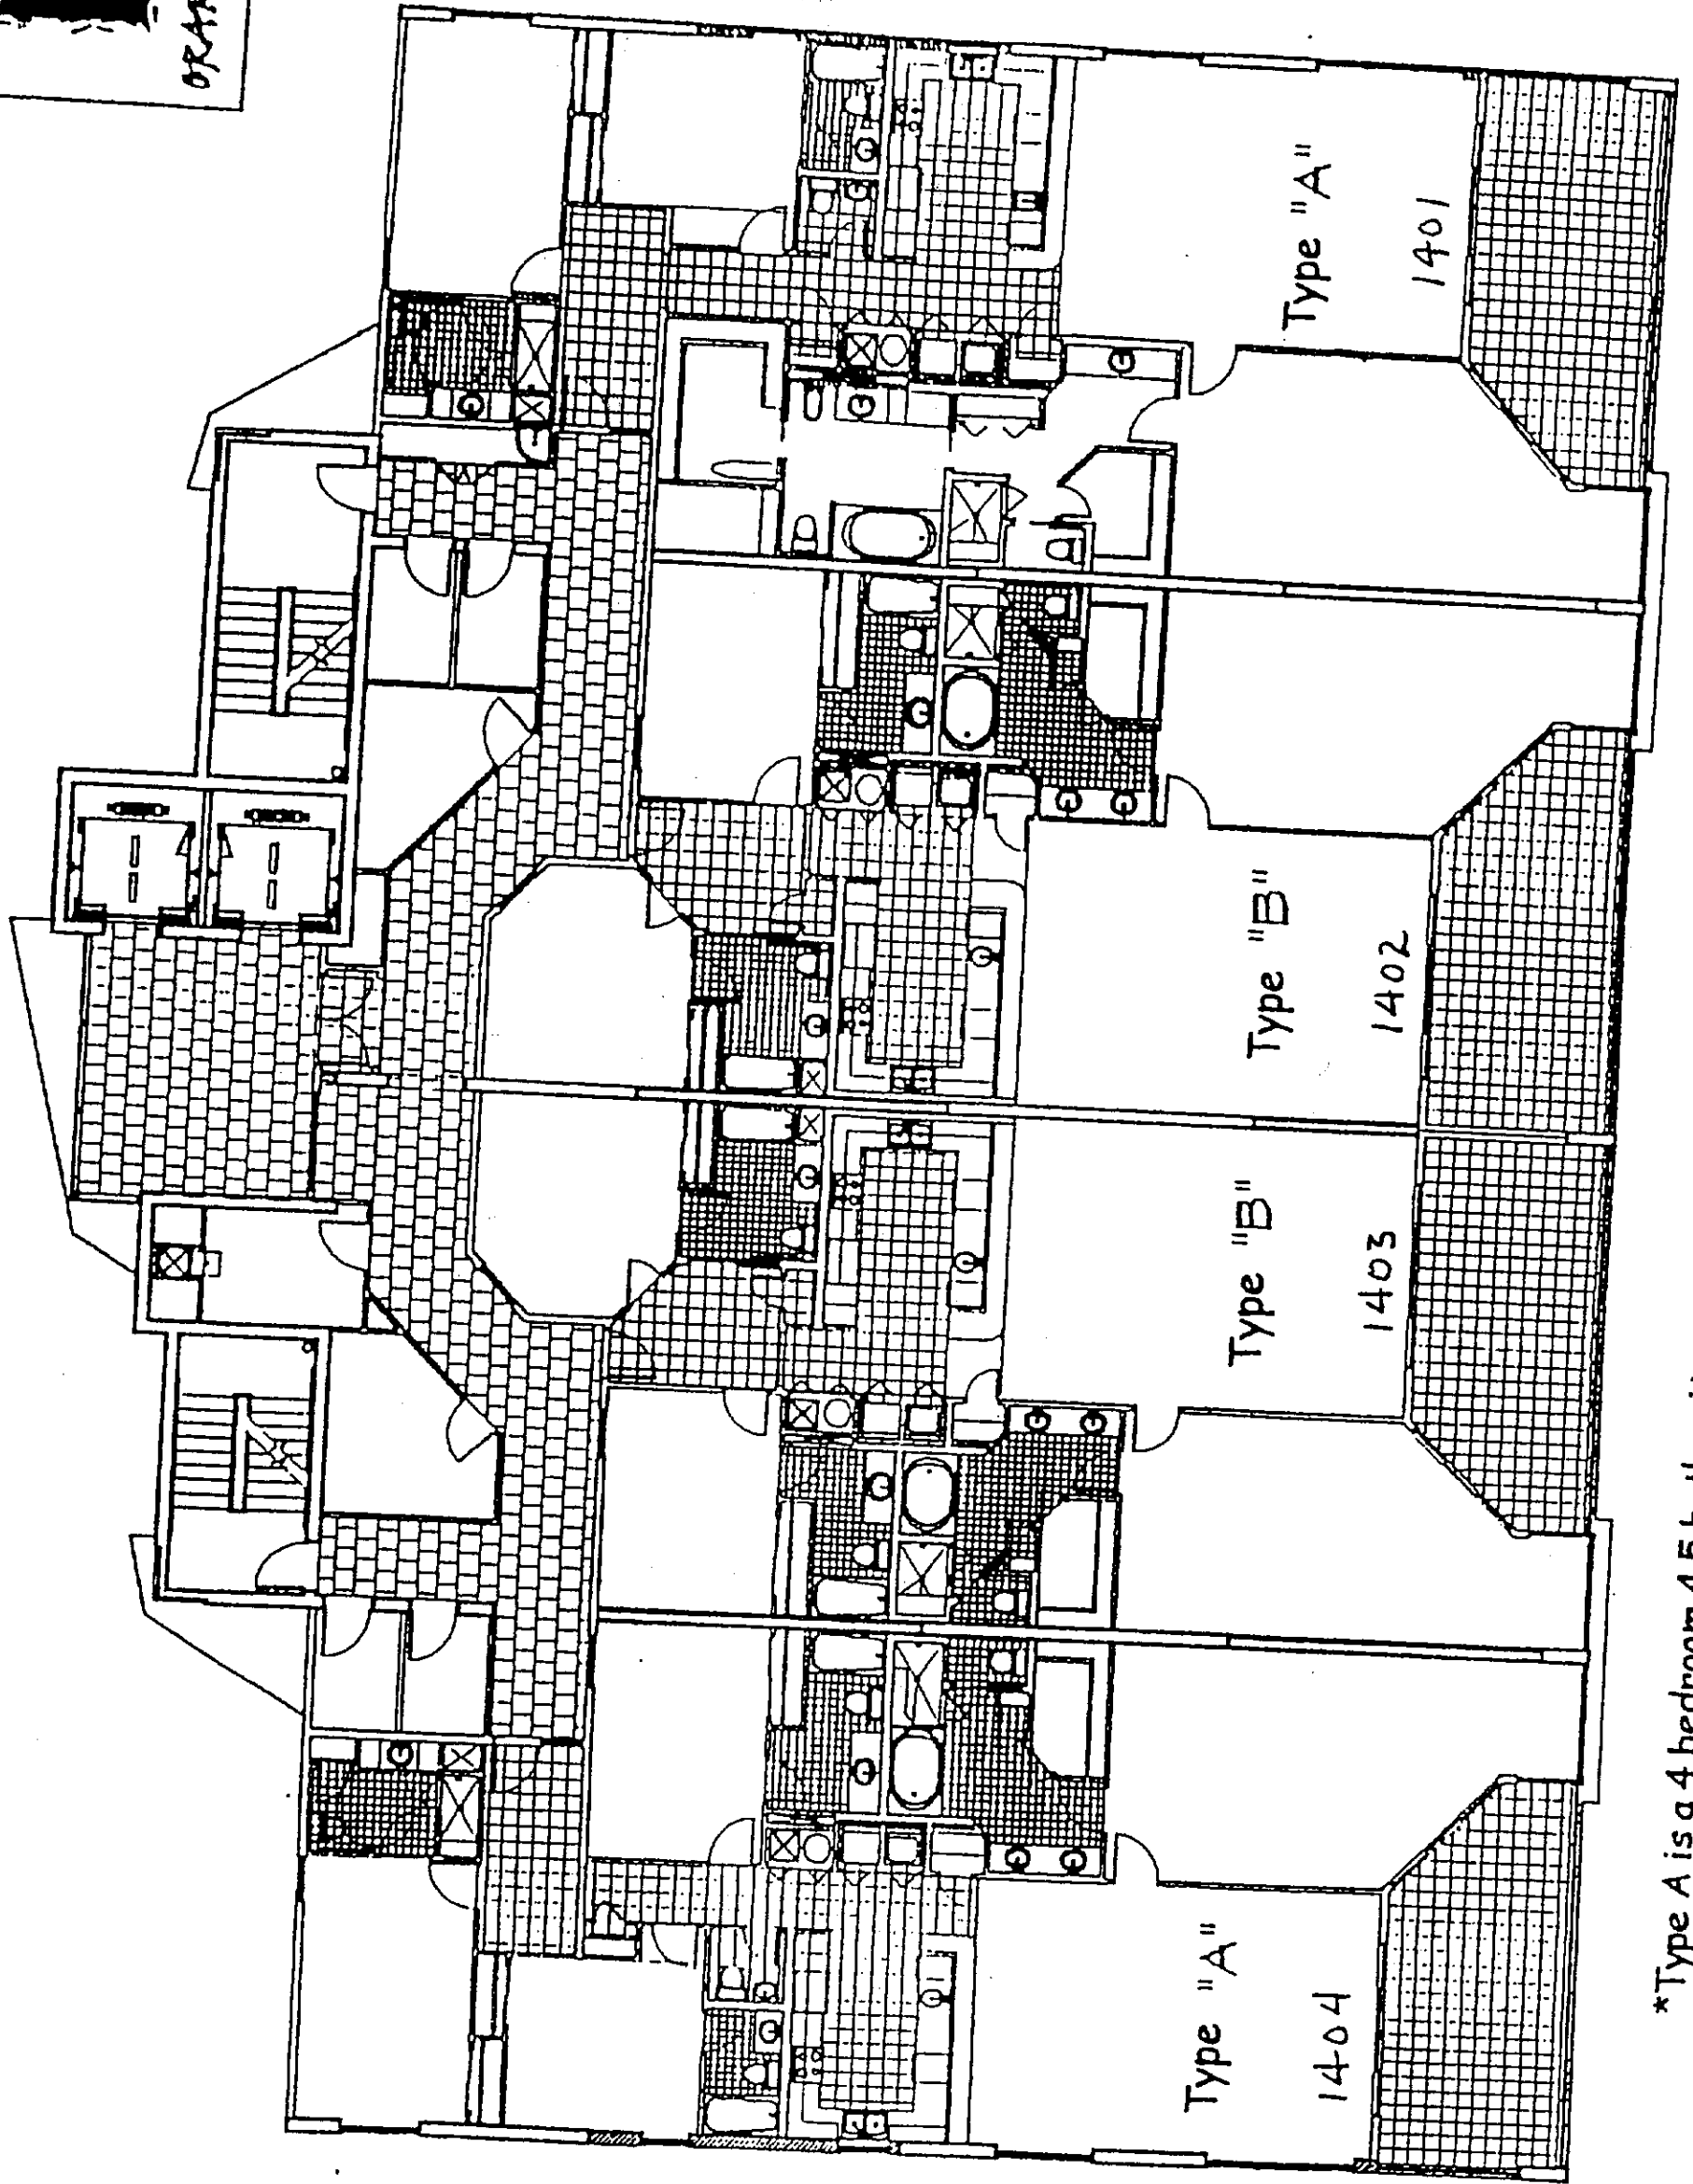

PERDIDO PLACE

ORANGE BEACH

*Type A is a 4 bedroom 4.5 bath unit or a 3 bedroom 4.5 bath unit.

Instrument 567503 Page 69of116

14th FLOOR