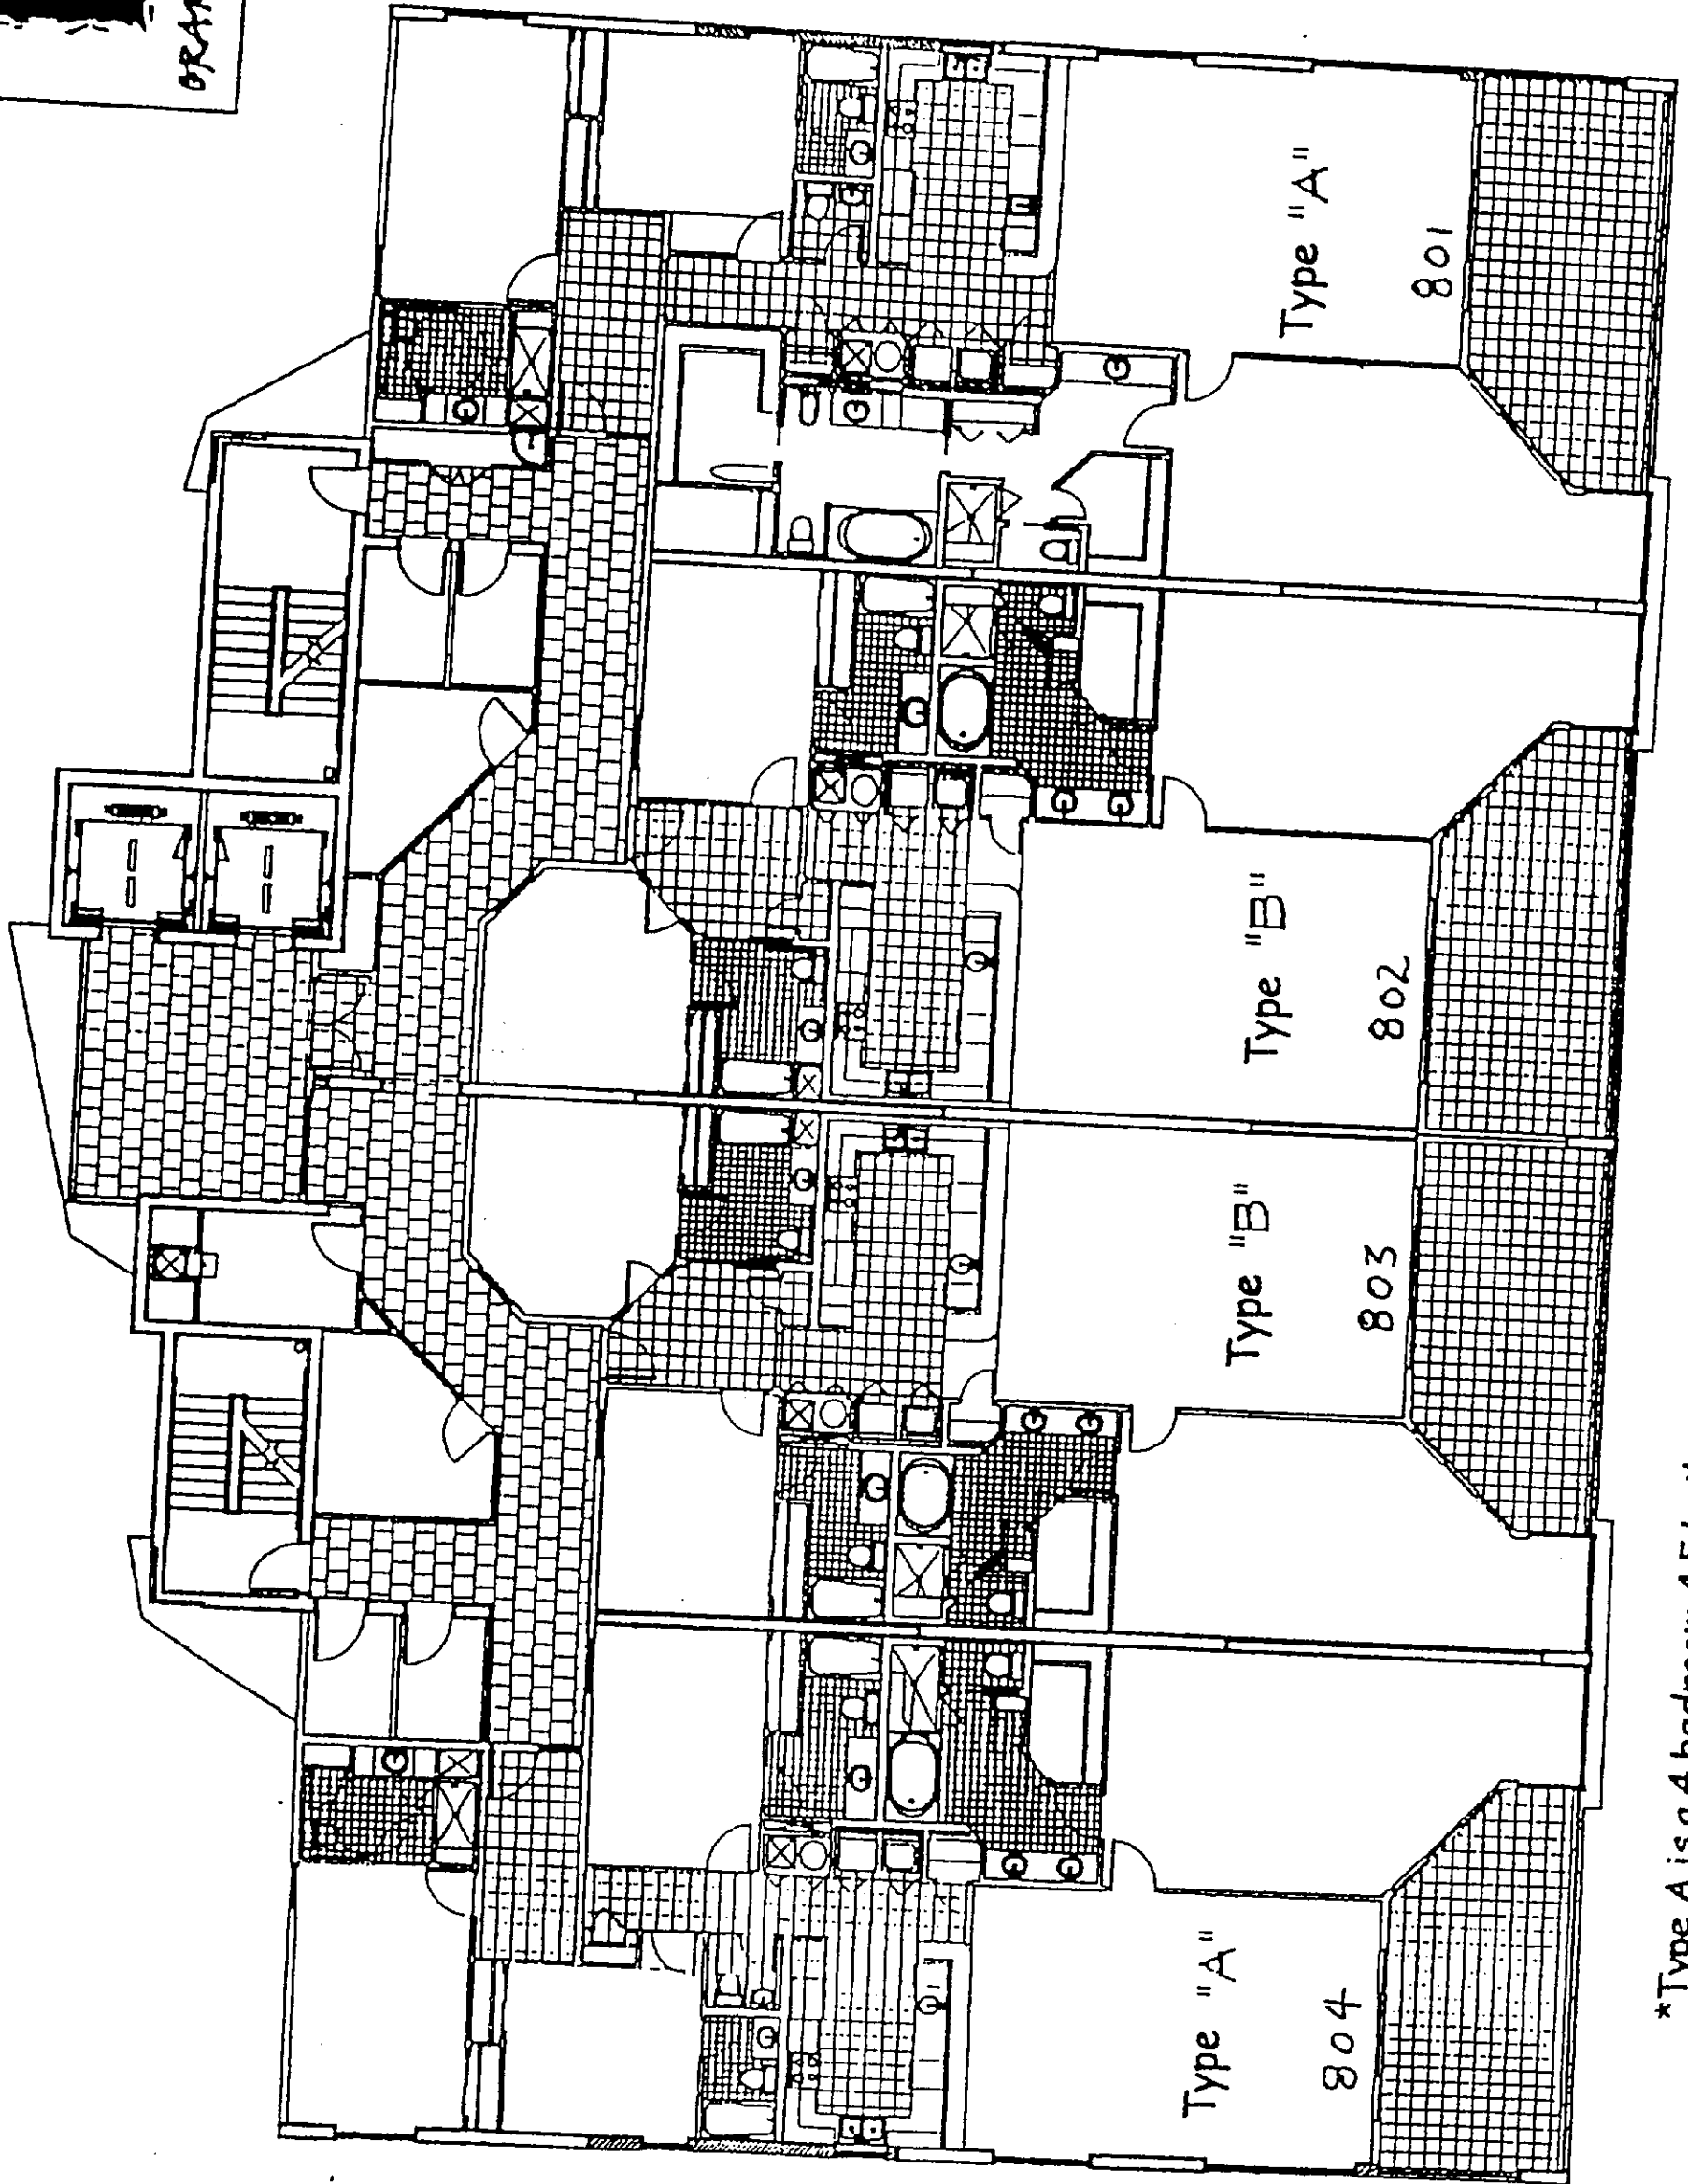

PENDIDO PLACE

ORANGE BEACH

\*Type A is a 4 bedroom 4.5 bath unit or a 3 bedroom 4.5 bath unit.

Instrument 567653 Page 6 of 116

8th Floor