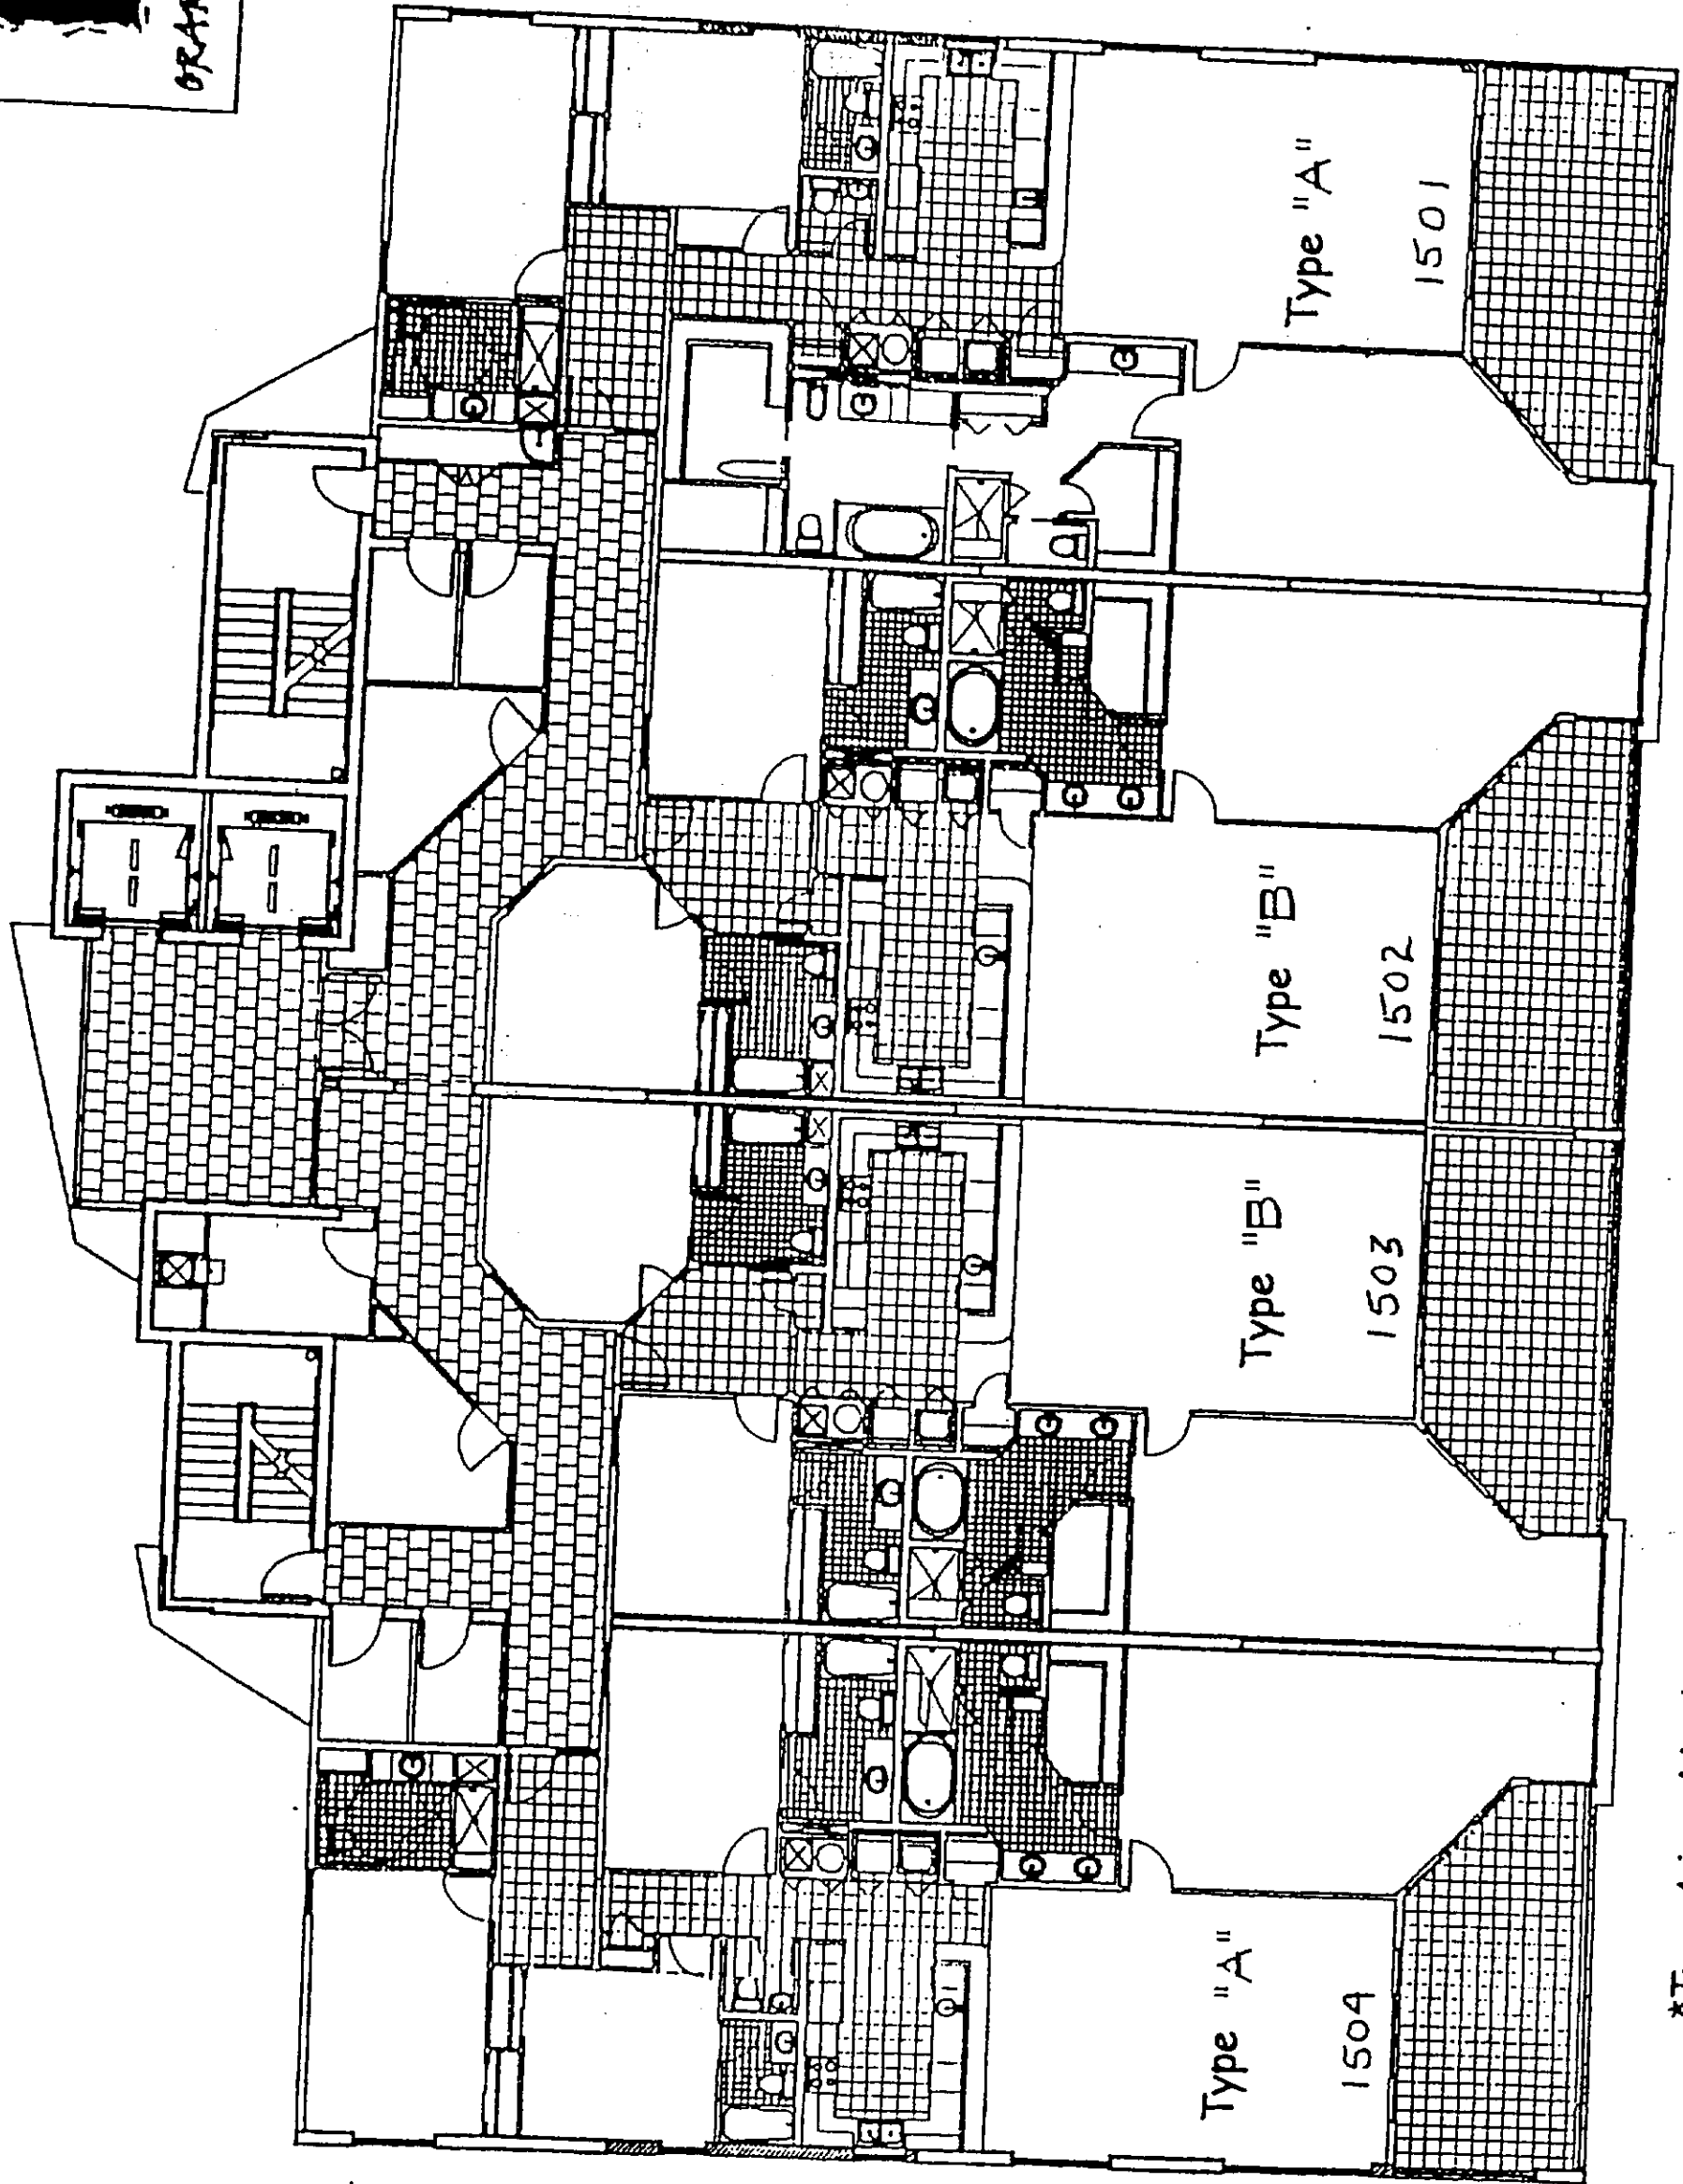

PERDIDO PLACE

ORANGE BEACH

*Type A is a 4 bedroom 4.5 bath unit or a 3 bedroom 4.5 bath unit.

Instrument 567653 Page 70of116

15th FLOOR