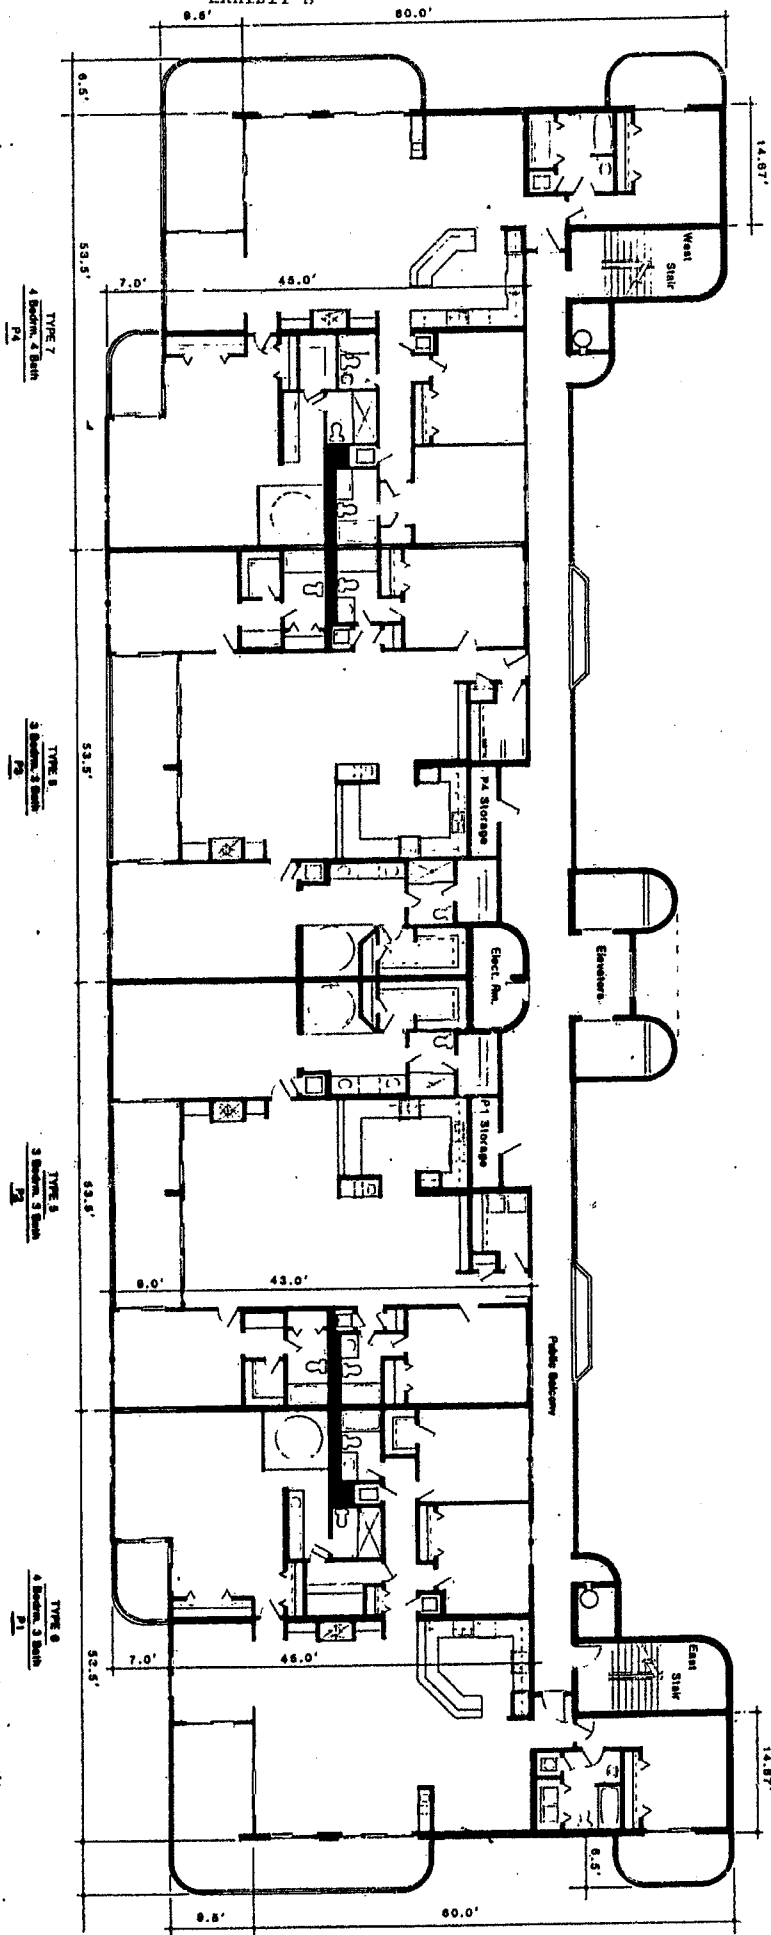

EXHIBIT A

NO. 5241E 505

REINFORCEMENT AREAS
FLOOR HEIGHT 128.61'
CEILING HEIGHT 138.81'

SUMMERCHASE CONDOMINIUMS
ORANGE BEACH, ALABAMA
SHEET 08