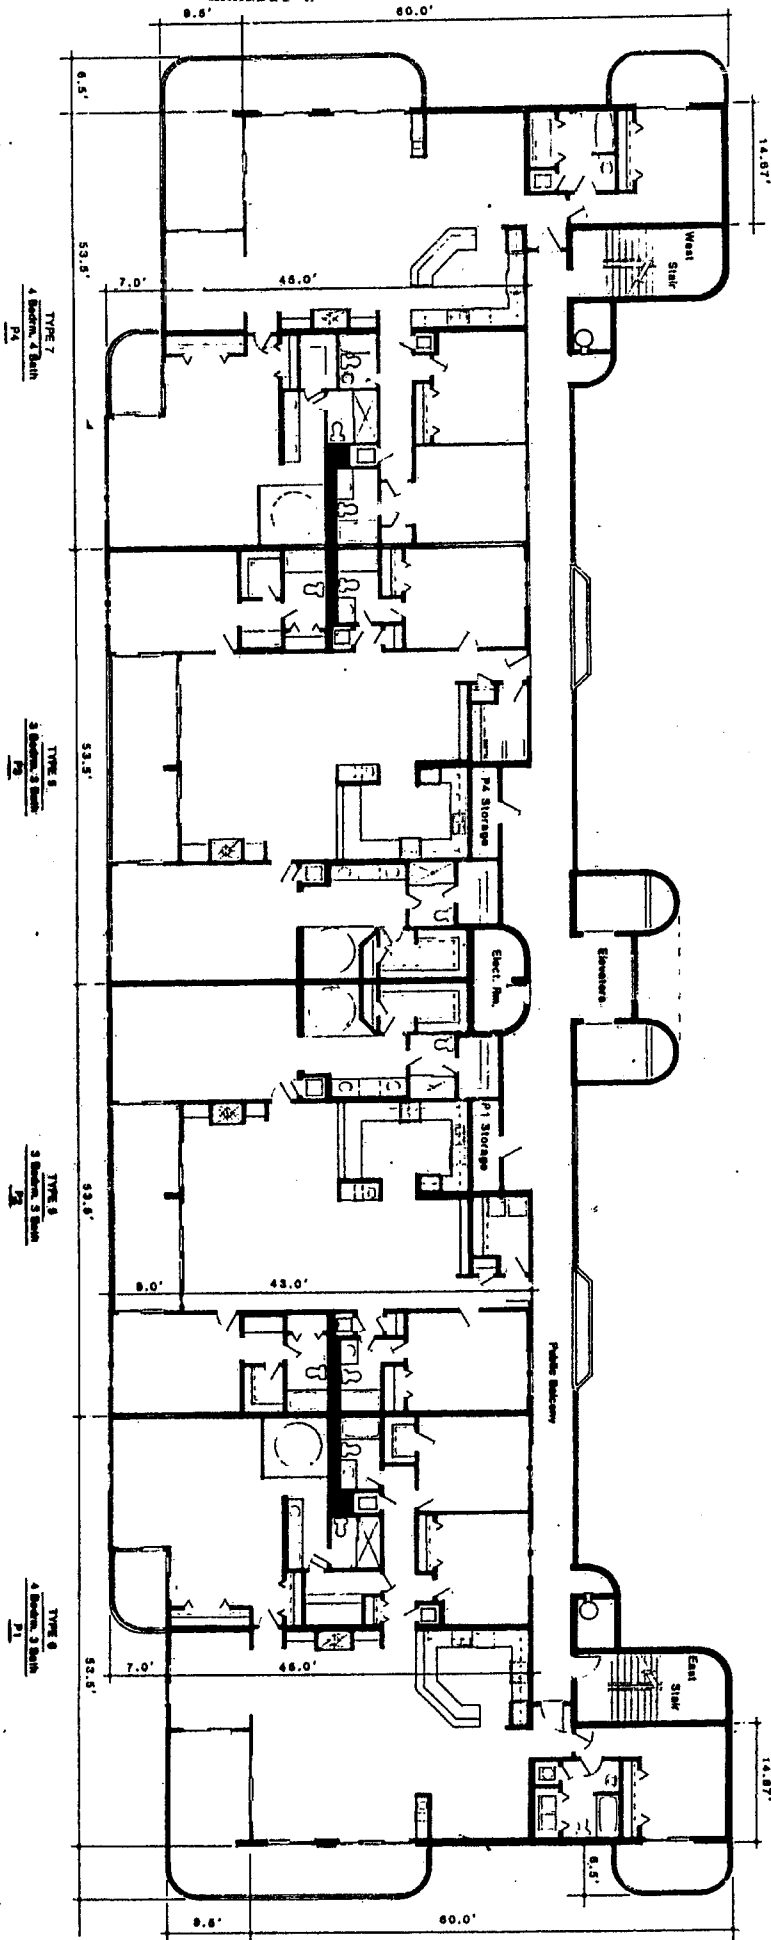

EXHIBIT A

MSC. 57-40E 5035

PERFORMANCE UNIT AREAS  
FLOOR HEIGHT 128.61'  
CEILING HEIGHT 128.61'

SUMMERCHASE CONDOMINIUMS  
ORANGE BEACH, ALABAMA  
SHEET 28