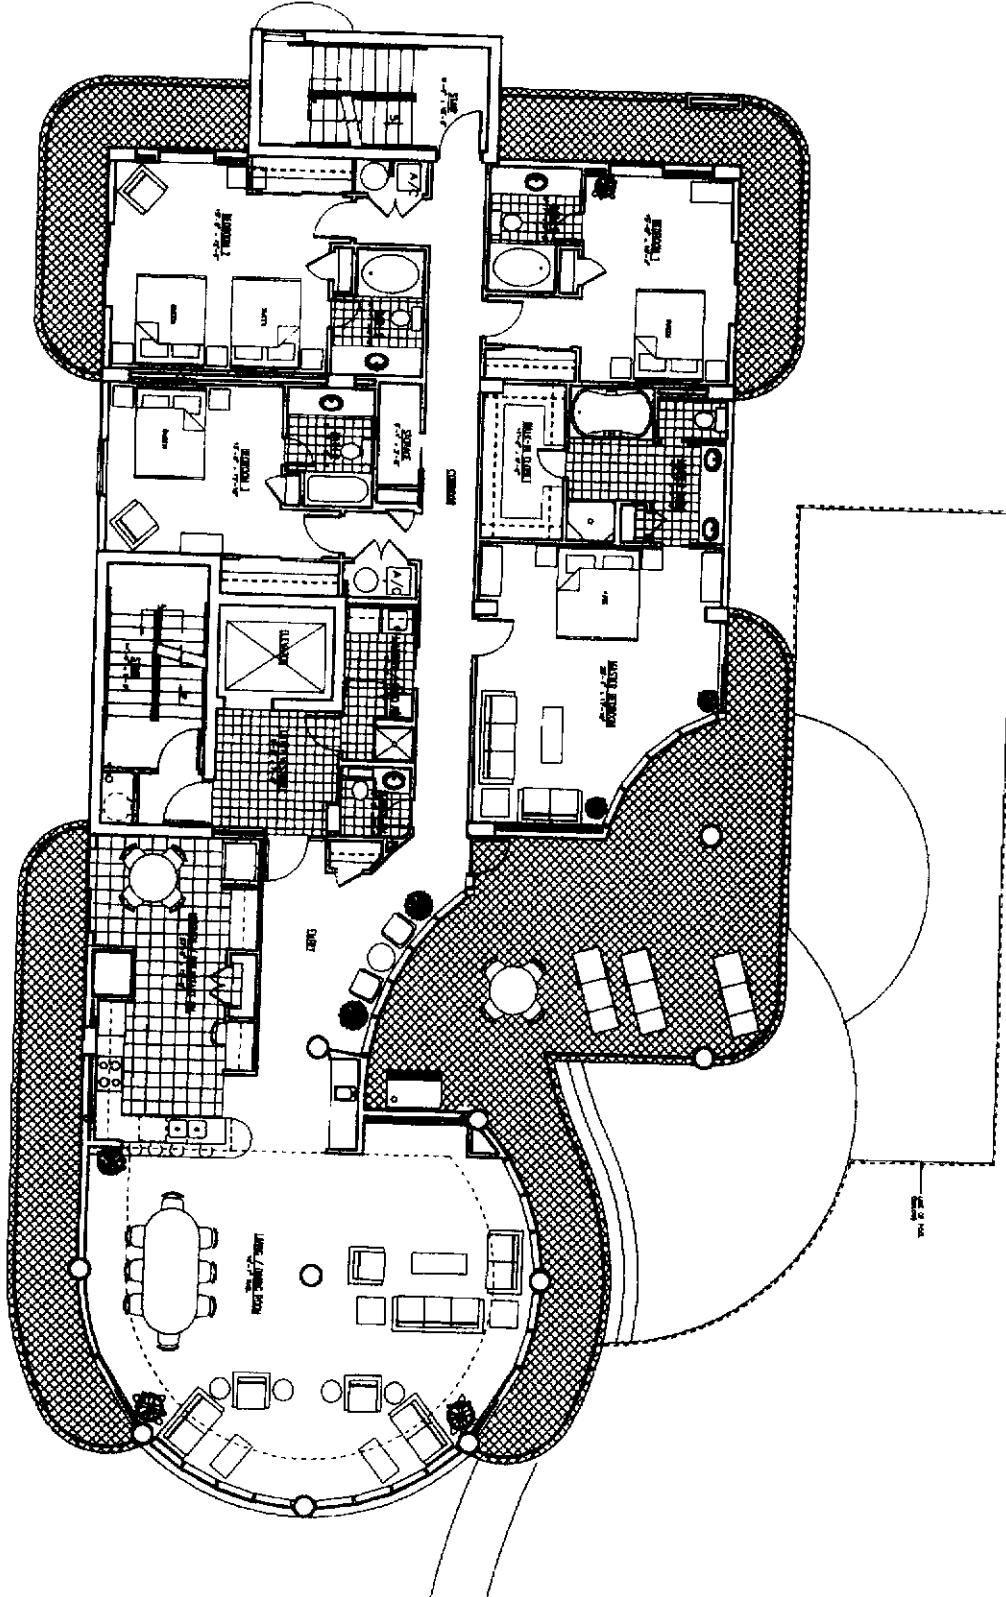

Page 3 of 12

Instrument 525936 Page 480 96

FLOOR PLAN - UNIT 3

Plans Exhibit

B-30

BAY AREA ARCHITECTS
 ARCHITECTS INC.
 1000 N. GULF BLVD. SUITE 100
 ORANGE BEACH, ALABAMA 36554
 TEL: 904.238.1234 FAX: 904.238.1235

The Nautilus
 Orange Beach, Alabama